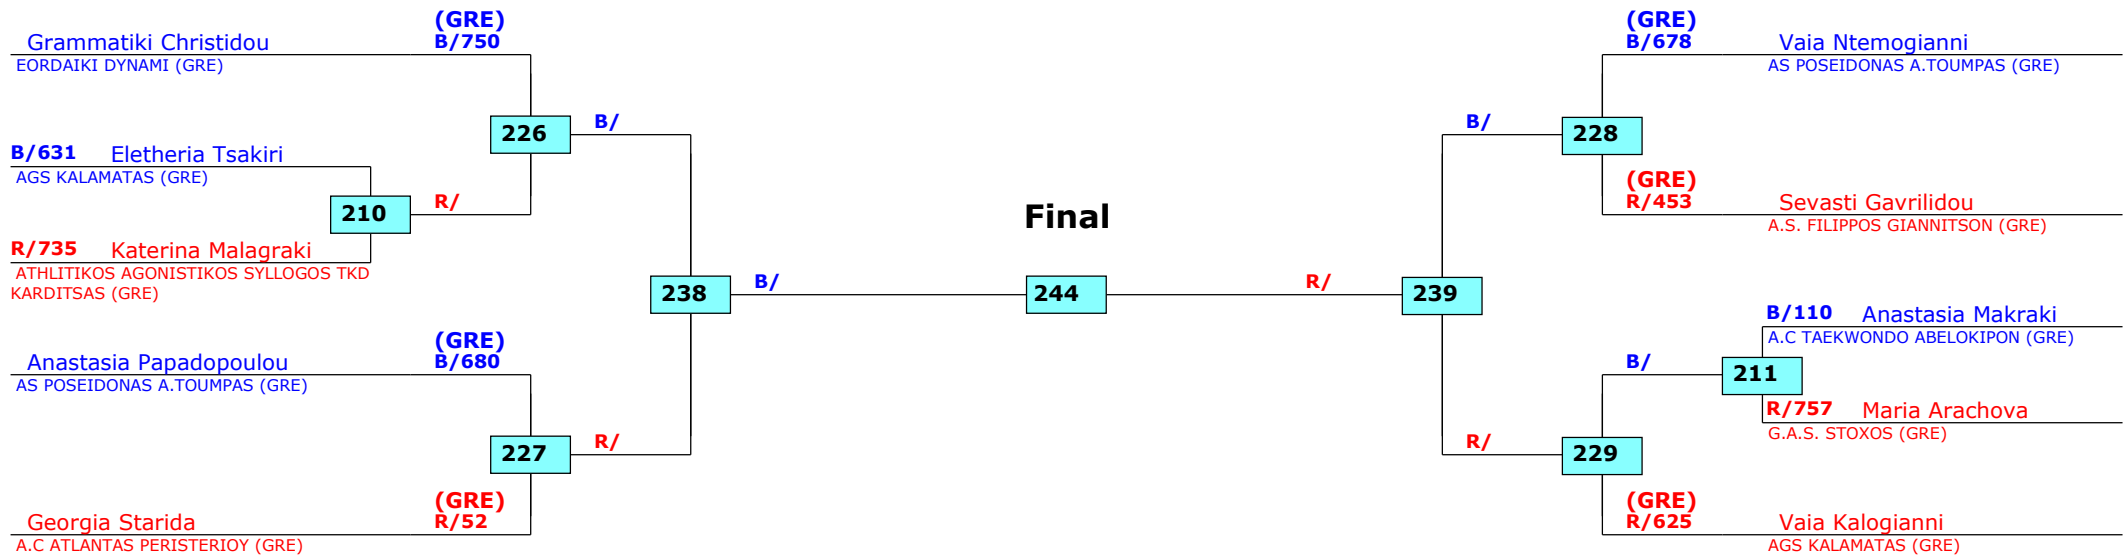

Panellinio A/G- E/N 2018

PATRA, Greece

Tournament date: 9/3/2018 upto 11/3/2018

Seniors Female A +73 (Heavy)

Active competitors: 10

Competition date: 9/3/2018

Result legend:
(WDR) Withdrawal (PUN) Punishment
(DSQ) Disqualified (GDP) Golden Point
(RSC) Ref. stop contest (PTG) Points win (gap)
(SUP) Superiority (PTF) Points win (normal)

Prize winners:

QF (R8)

SF (R4)

Final

SF (R4)

QF (R8)