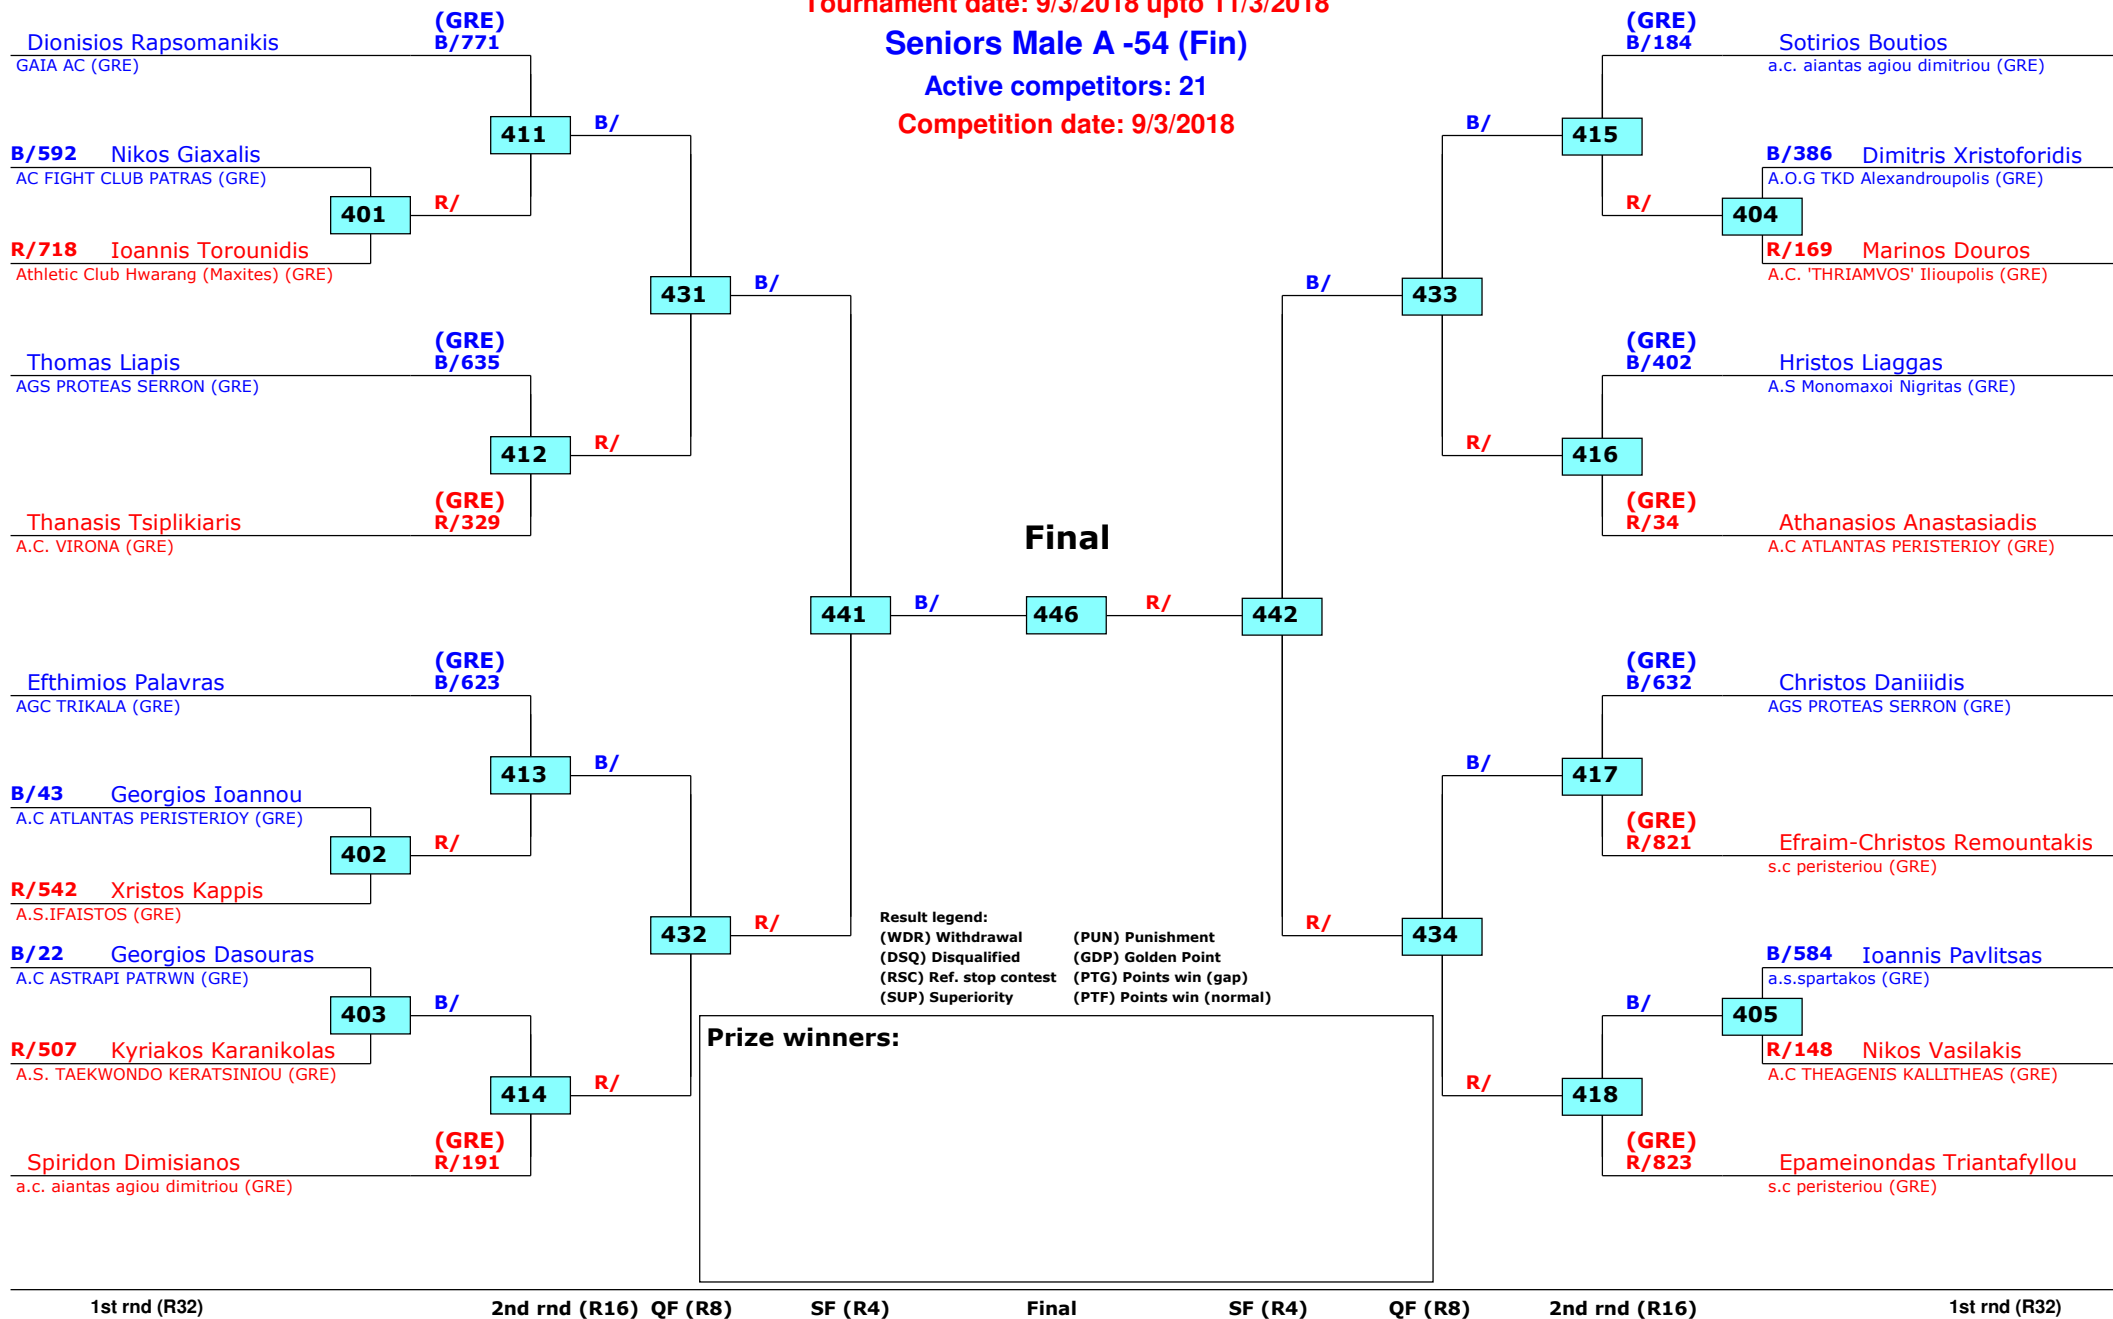

Panellinio A/G- E/N 2018

PATRA, Greece

Tournament date: 9/3/2018 upto 11/3/2018

Seniors Male A -54 (Fin)

Active competitors: 21

Competition date: 9/3/2018

Panellinio A/G- E/N 2018

PATRA, Greece

Tournament date: 9/3/2018 upto 11/3/2018

Seniors Male A -58 (Fly)

Active competitors: 23

Competition date: 9/3/2018

Panellinio A/G- E/N 2018

PATRA, Greece

Tournament date: 9/3/2018 upto 11/3/2018

Seniors Male A -63 (Bantam)