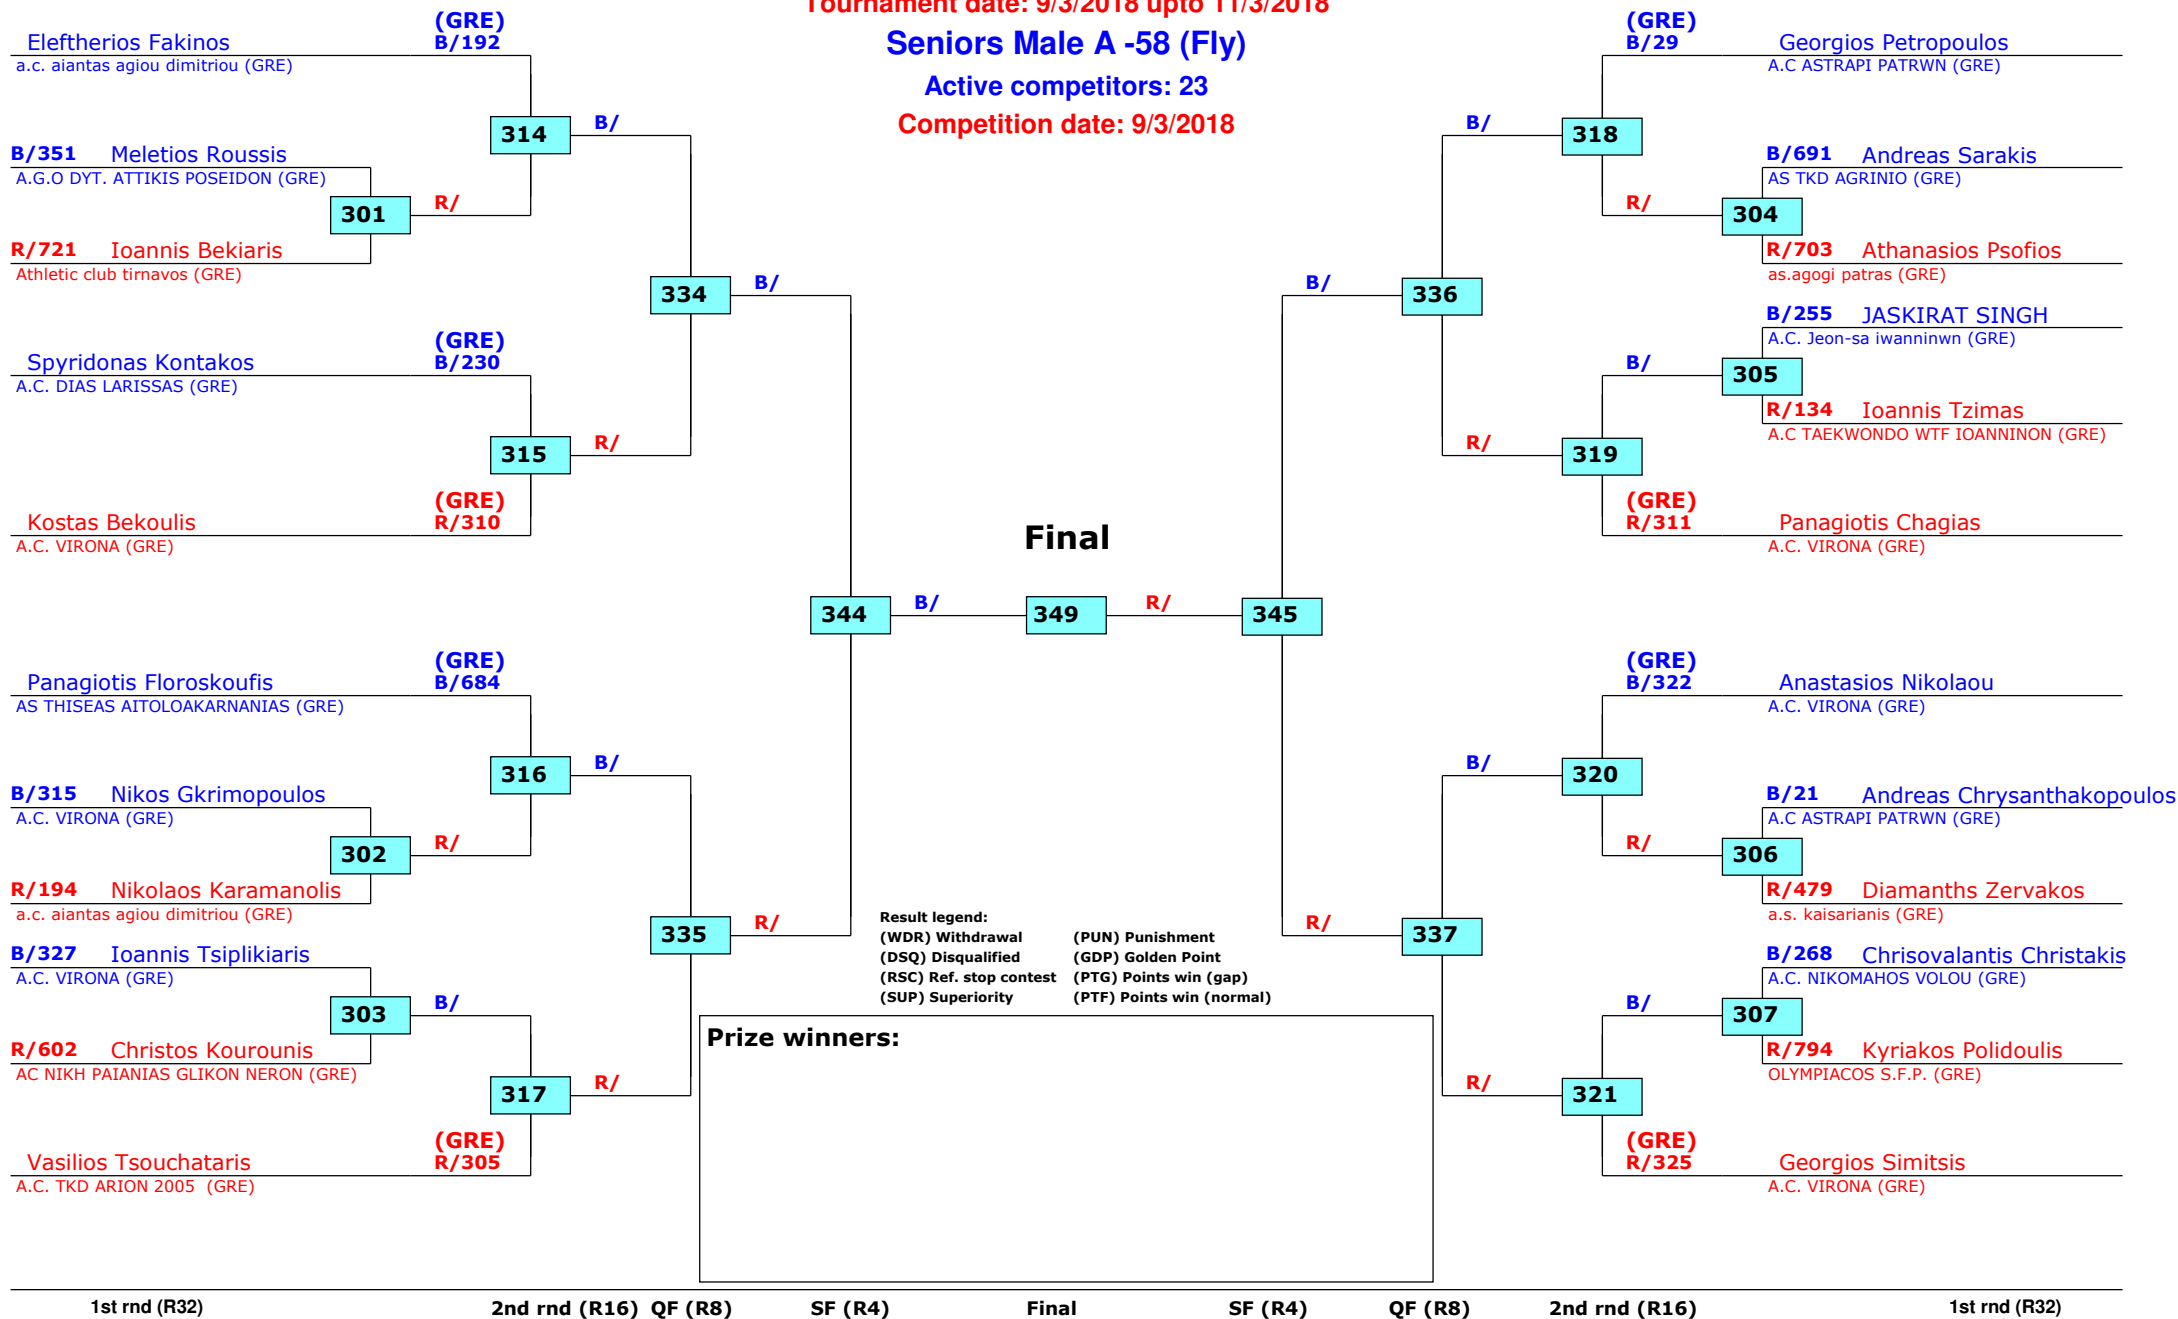

Panellinio A/G- E/N 2018

PATRA, Greece

Tournament date: 9/3/2018 upto 11/3/2018

Seniors Male A -58 (Fly)

Active competitors: 23

Competition date: 9/3/2018