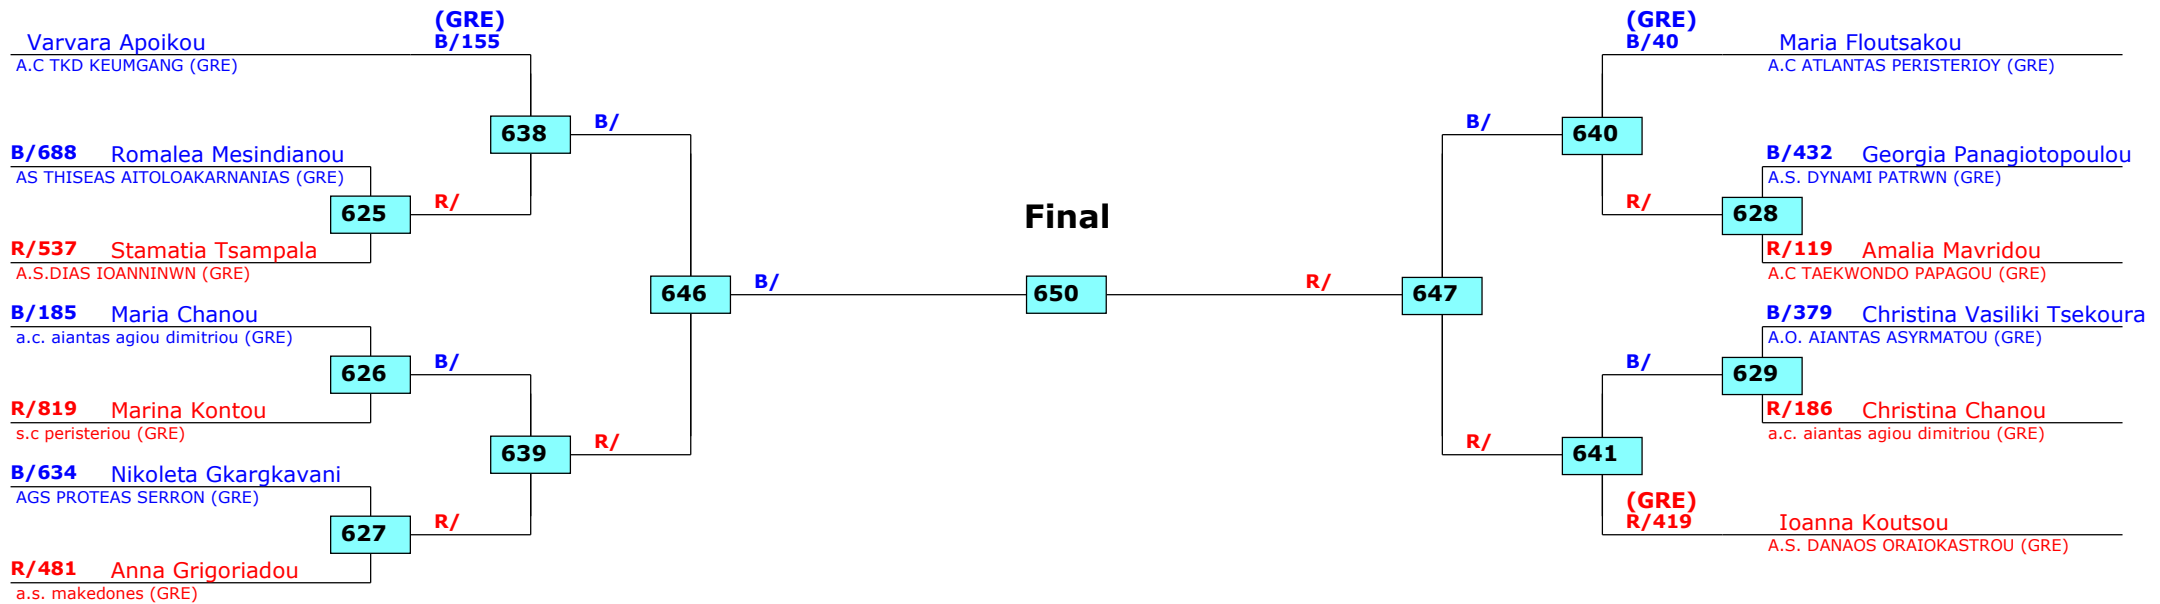

Panellinio A/G- E/N 2018

PATRA, Greece

Tournament date: 9/3/2018 upto 11/3/2018

Seniors Female A -46 (Fin)

Active competitors: 13

Competition date: 9/3/2018

Result legend:
(WDR) Withdrawal (PUN) Punishment
(DSQ) Disqualified (GDP) Golden Point
(RSC) Ref. stop contest (PTG) Points win (gap)
(SUP) Superiority (PTF) Points win (normal)

Prize winners: