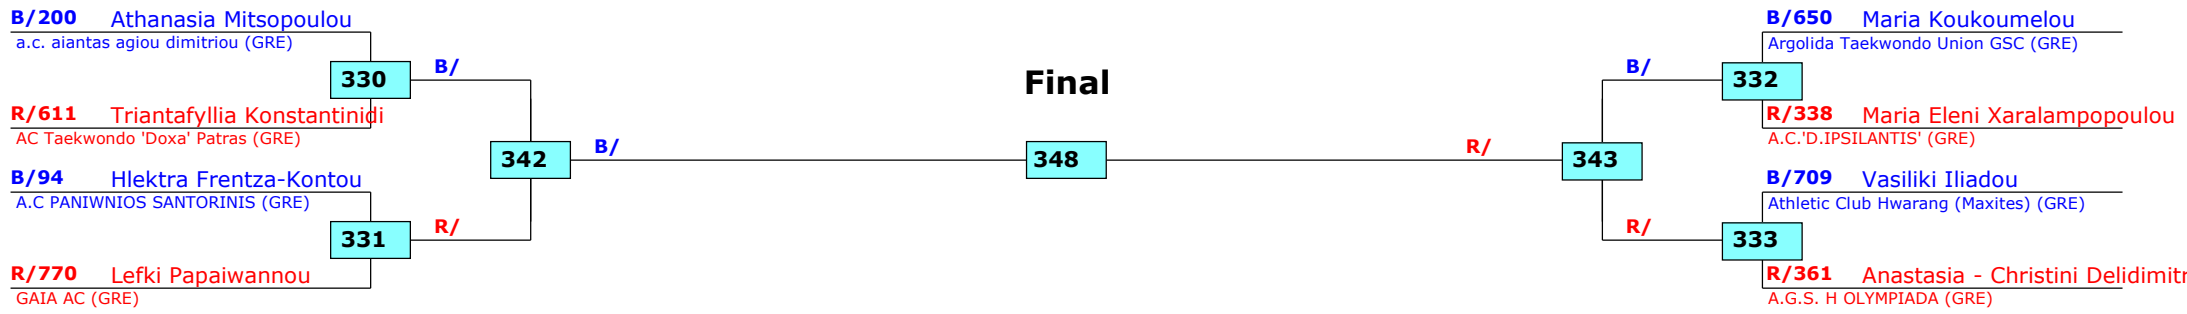

Panellinio A/G- E/N 2018
PATRA, Greece
Tournament date: 9/3/2018 upto 11/3/2018
Seniors Female A -67 (Welter)
Active competitors: 8
Competition date: 9/3/2018

Result legend:
(WDR) Withdrawal (PUN) Punishment
(DSQ) Disqualified (GDP) Golden Point
(RSC) Ref. stop contest (PTG) Points win (gap)
(SUP) Superiority (PTF) Points win (normal)

Prize winners:

QF (R8)

SF (R4)

Final

SF (R4)

QF (R8)