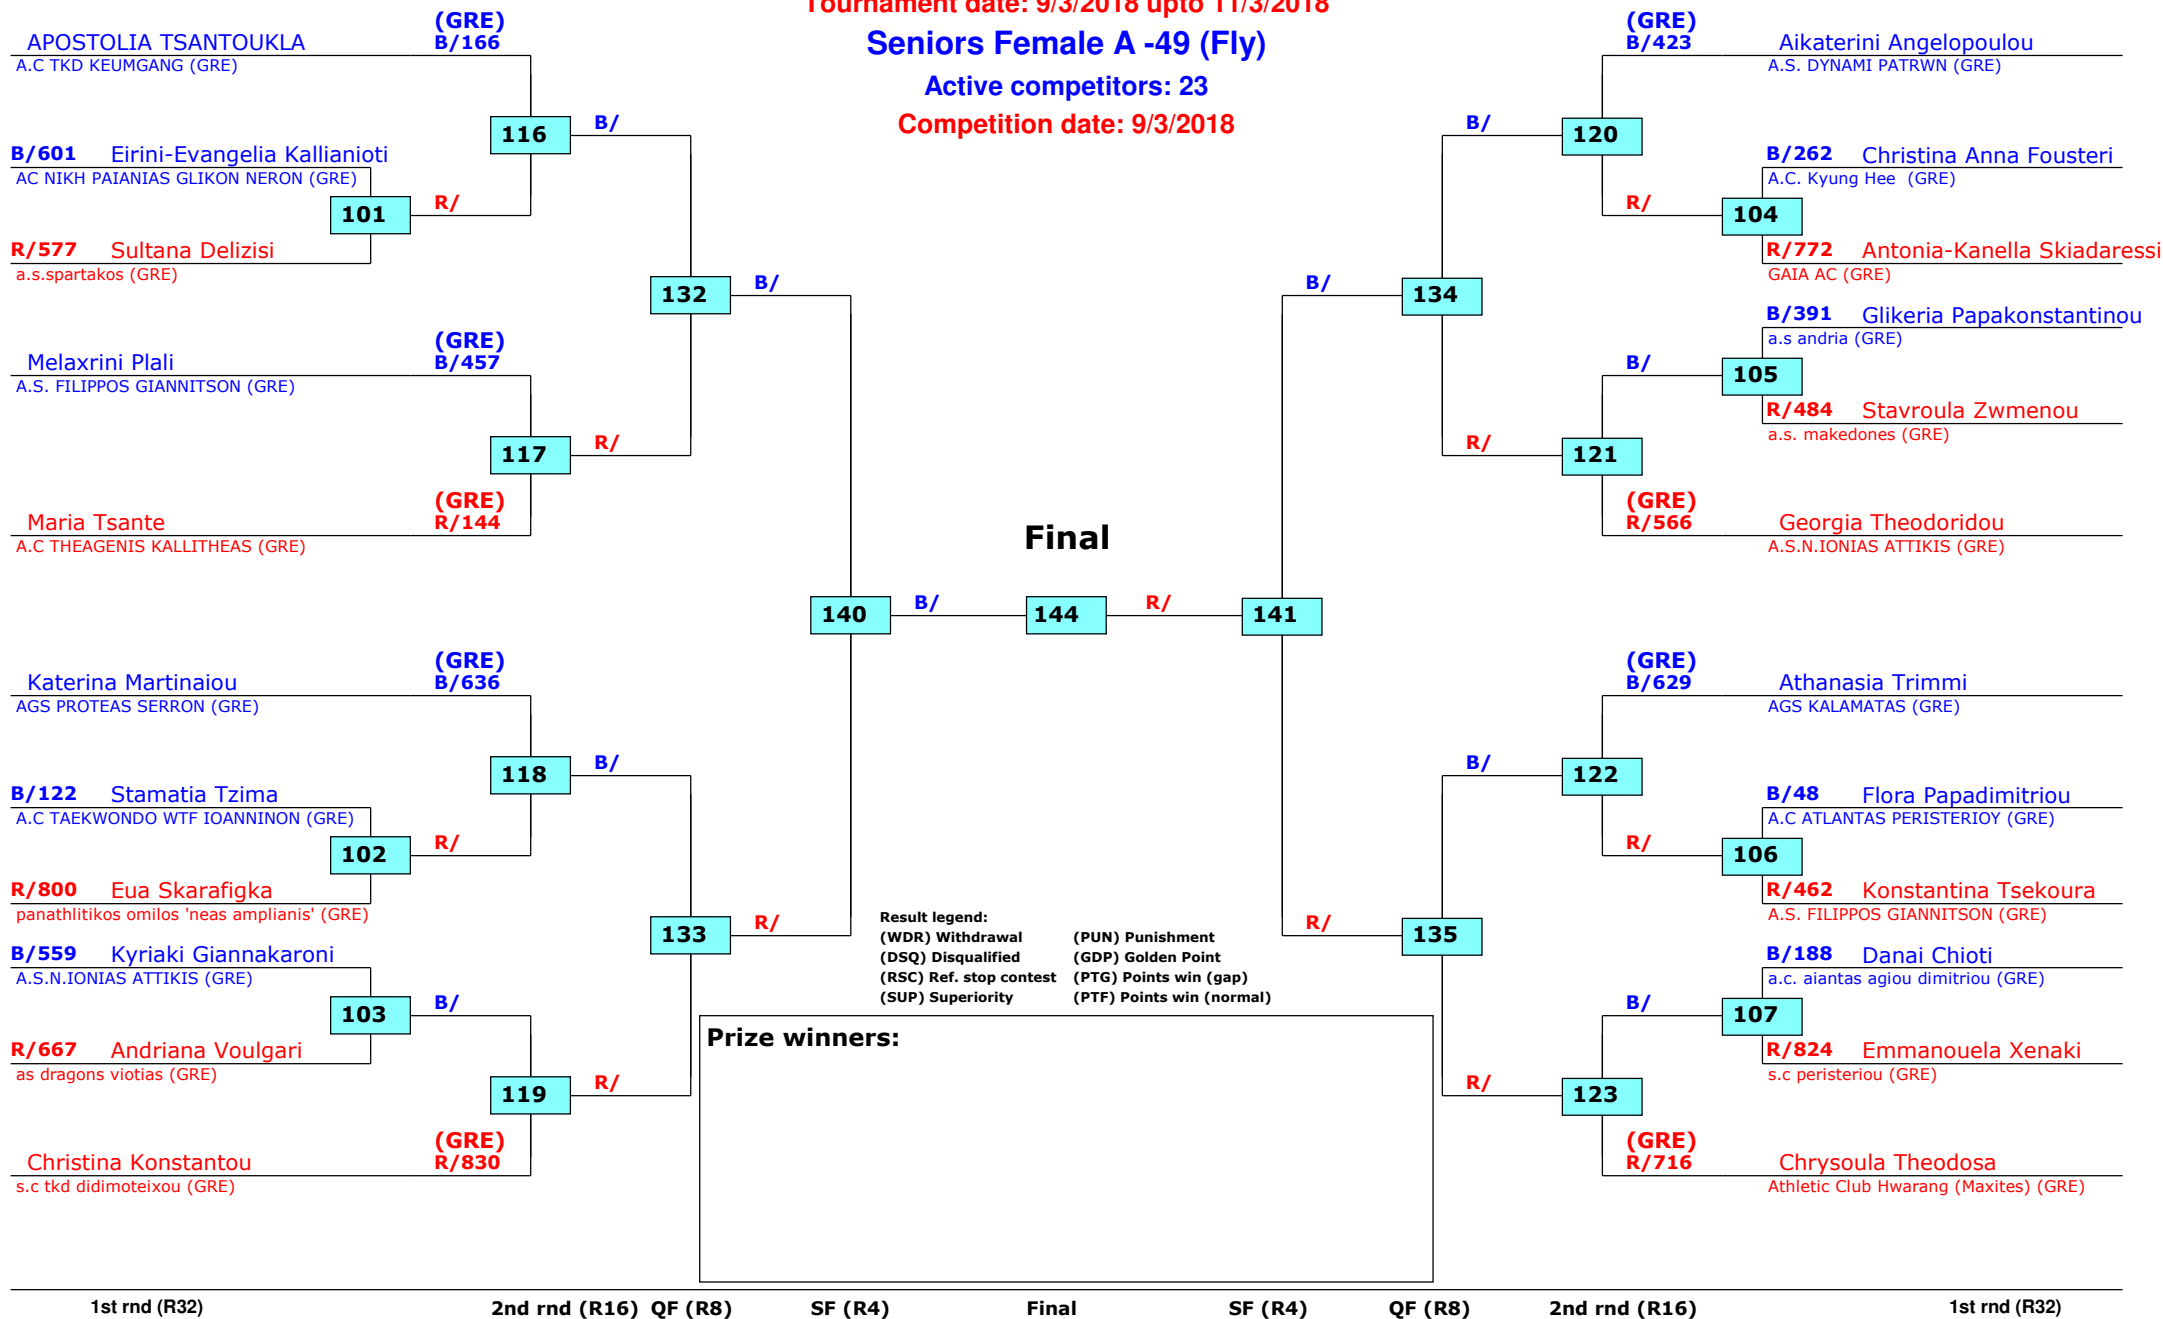

Tournament date: 9/3/2018 upto 11/3/2018

Seniors Female A -46 (Fin)

Active competitors: 13

Competition date: 9/3/2018

Result legend:
 (WDR) Withdrawal (PUN) Punishment
 (DSQ) Disqualified (GDP) Golden Point
 (RSC) Ref. stop contest (PTG) Points win (gap)
 (SUP) Superiority (PTF) Points win (normal)

Prize winners:

Panellinio A/G- E/N 2018

PATRA, Greece

Tournament date: 9/3/2018 upto 11/3/2018

Seniors Female A -49 (Fly)

Active competitors: 23

Competition date: 9/3/2018

Panellinio A/G- E/N 2018

PATRA, Greece

Tournament date: 9/3/2018 upto 11/3/2018

Seniors Female A -53 (Bantam)

Active competitors: 24

Competition date: 9/3/2018

Panellinio A/G- E/N 2018

PATRA, Greece

Tournament date: 9/3/2018 upto 11/3/2018

Seniors Female A -57 (Feather)

Active competitors: 17

Competition date: 9/3/2018

Panellinio A/G- E/N 2018

PATRA, Greece

Tournament date: 9/3/2018 upto 11/3/2018

Seniors Female A -62 (Light)

Active competitors: 18