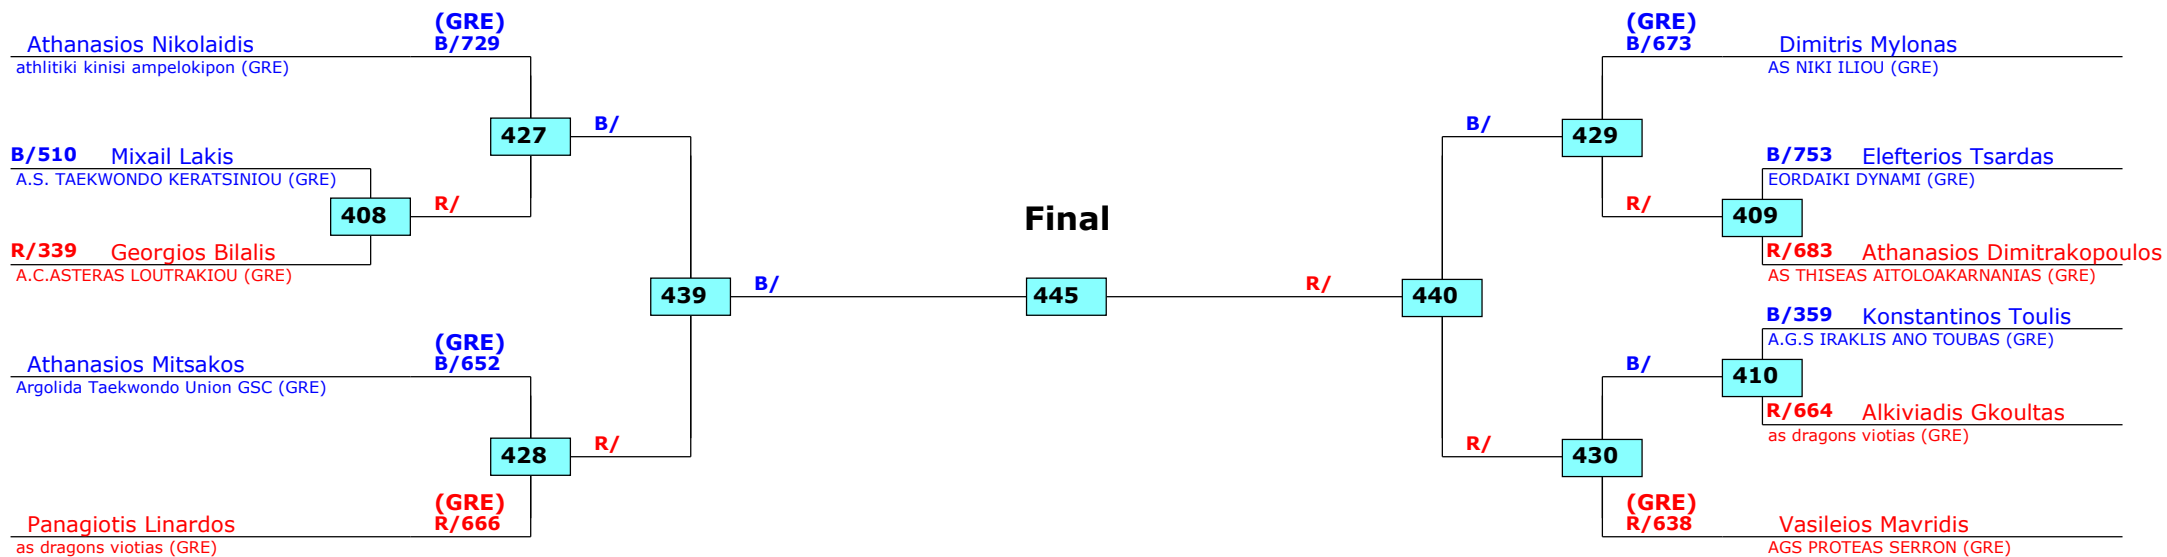

Prize winners:

QF (R8)

SF (R4)

Final

SF (R4)

QF (R8)

Panellinio A/G- E/N 2018

PATRA, Greece

Tournament date: 9/3/2018 upto 11/3/2018

Seniors Male A +87 (Heavy)

Active competitors: 11

Competition date: 9/3/2018

Result legend:
 (WDR) Withdrawal (PUN) Punishment
 (DSQ) Disqualified (GDP) Golden Point
 (RSC) Ref. stop contest (PTG) Points win (gap)
 (SUP) Superiority (PTF) Points win (normal)