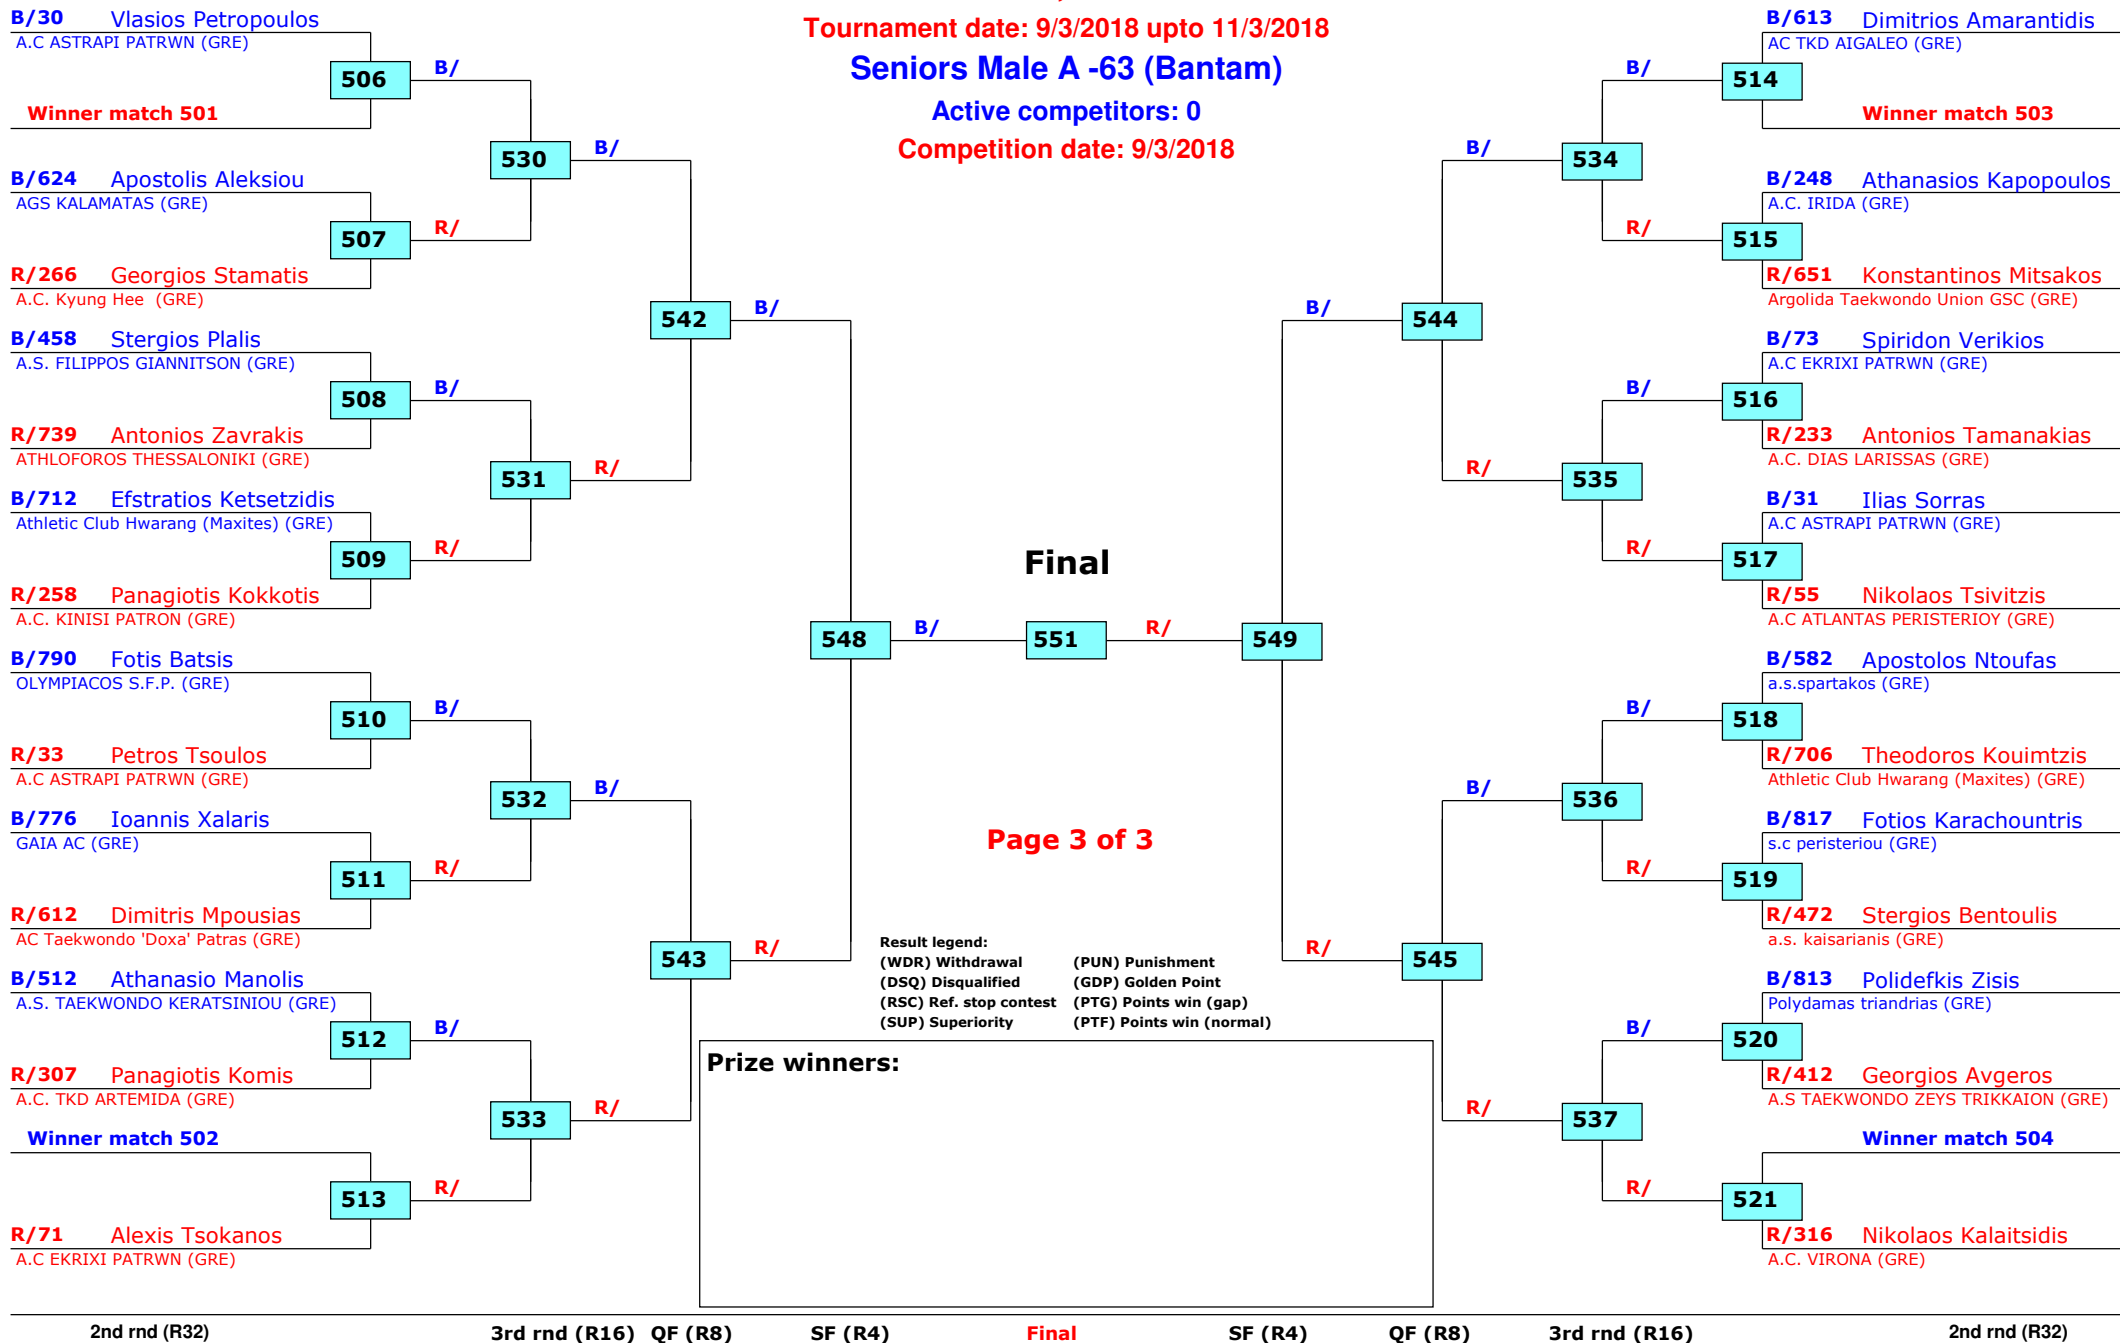

Panellinio A/G- E/N 2018

PATRA, Greece

Tournament date: 9/3/2018 upto 11/3/2018

Seniors Male A -63 (Bantam)

Active competitors: 0

Competition date: 9/3/2018

Panellinio A/G- E/N 2018

PATRA, Greece