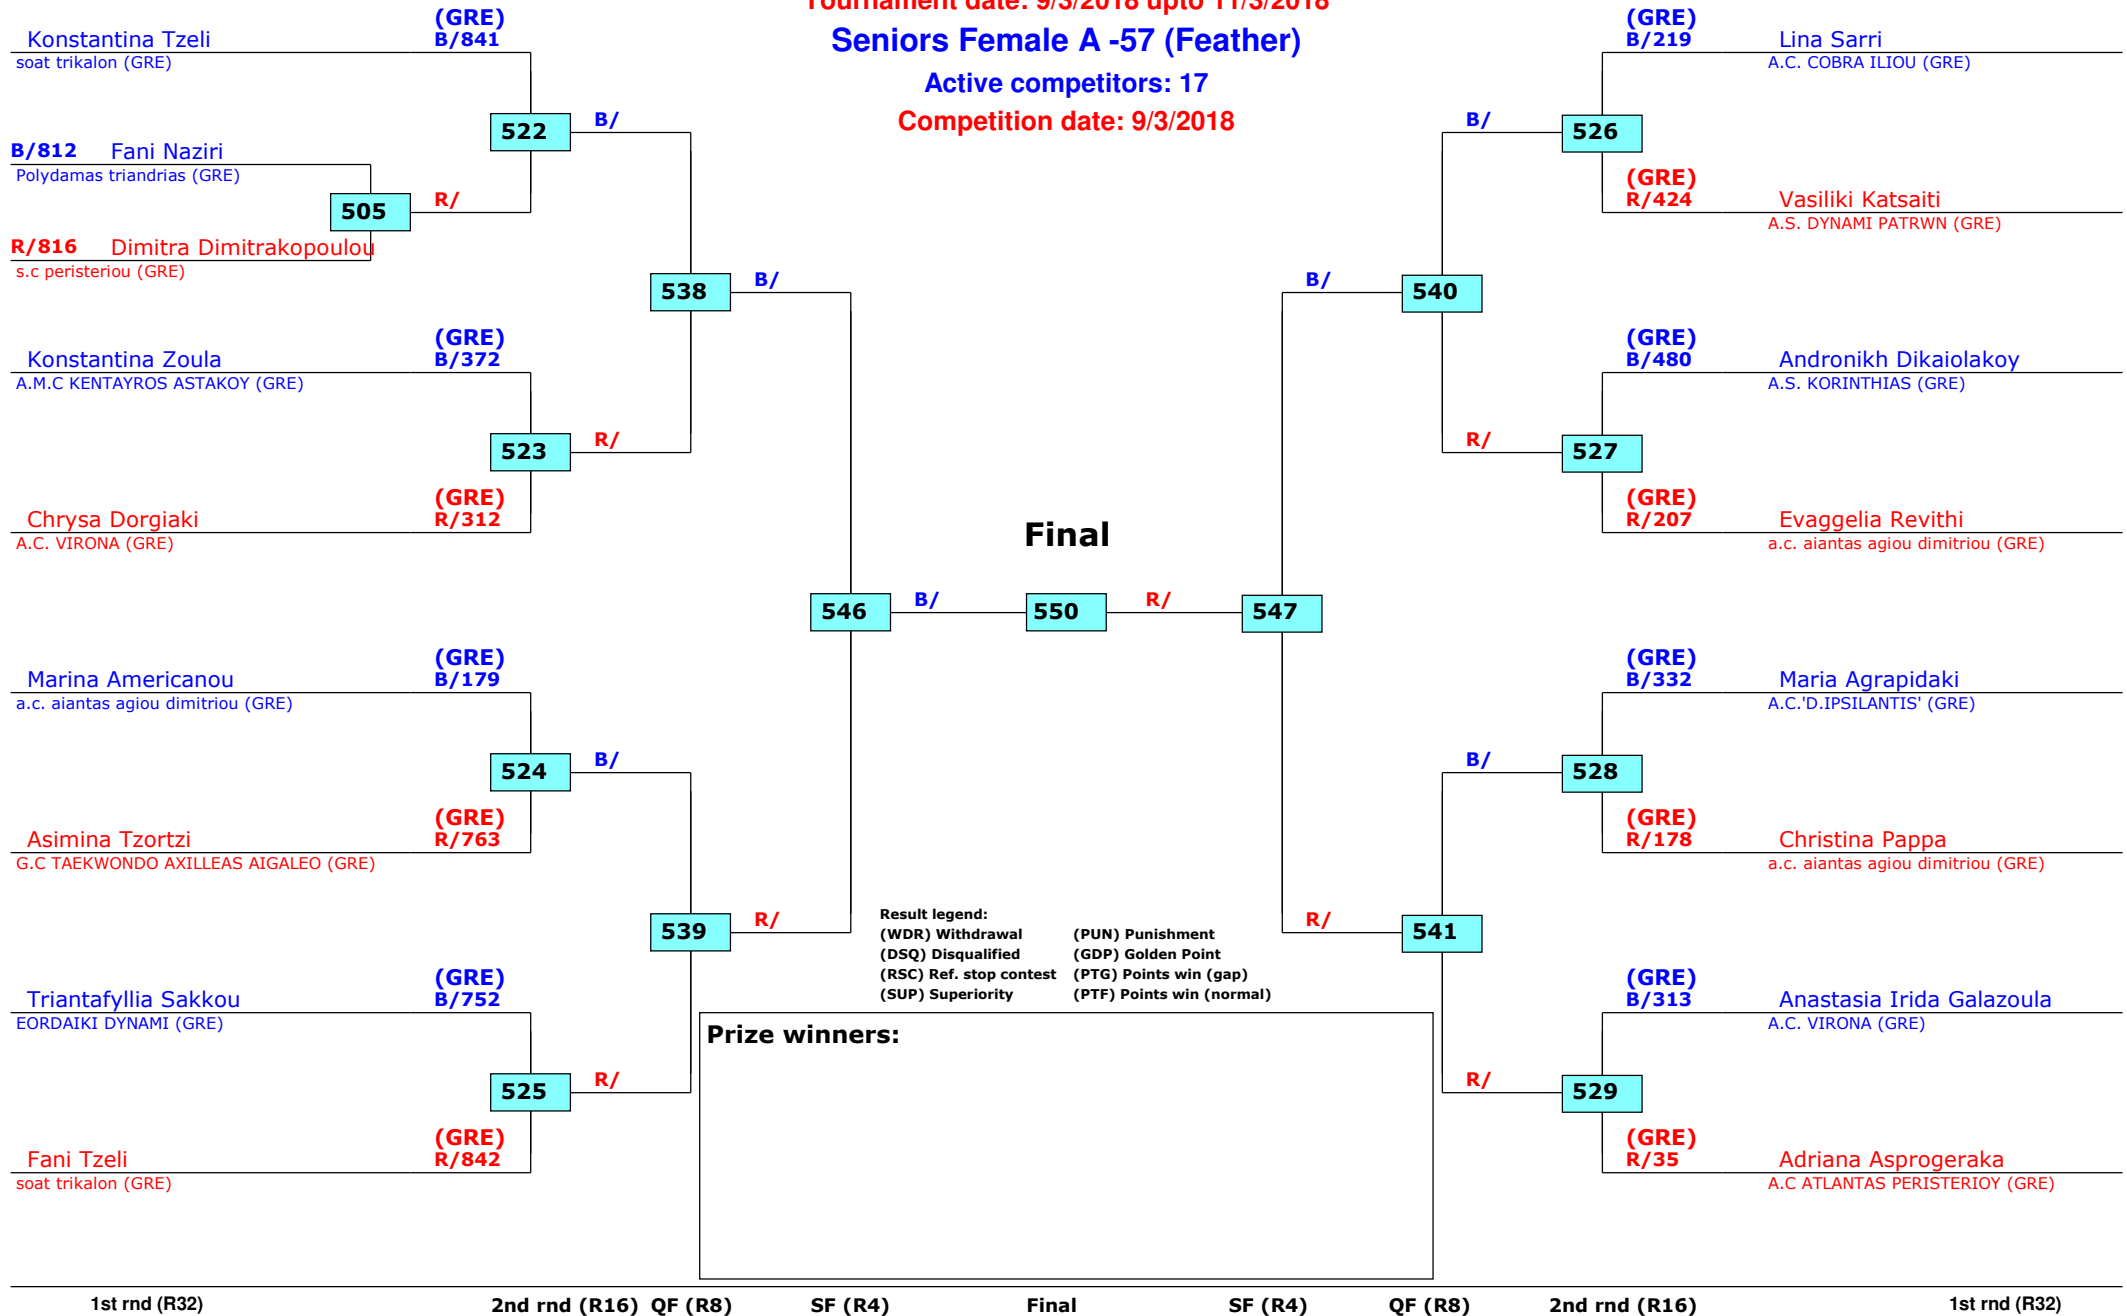

Prize winners:

Panellinio A/G- E/N 2018

PATRA, Greece

Tournament date: 9/3/2018 upto 11/3/2018

Seniors Female A -49 (Fly)

Active competitors: 23

Competition date: 9/3/2018

Panellinio A/G- E/N 2018

PATRA, Greece

Tournament date: 9/3/2018 upto 11/3/2018

Seniors Female A -53 (Bantam)

Active competitors: 24

Competition date: 9/3/2018

Panellinio A/G- E/N 2018

PATRA, Greece

Tournament date: 9/3/2018 upto 11/3/2018

Seniors Female A -57 (Feather)

Active competitors: 17

Competition date: 9/3/2018

Panellinio A/G- E/N 2018

PATRA, Greece

Tournament date: 9/3/2018 upto 11/3/2018

Seniors Female A -62 (Light)

Active competitors: 18