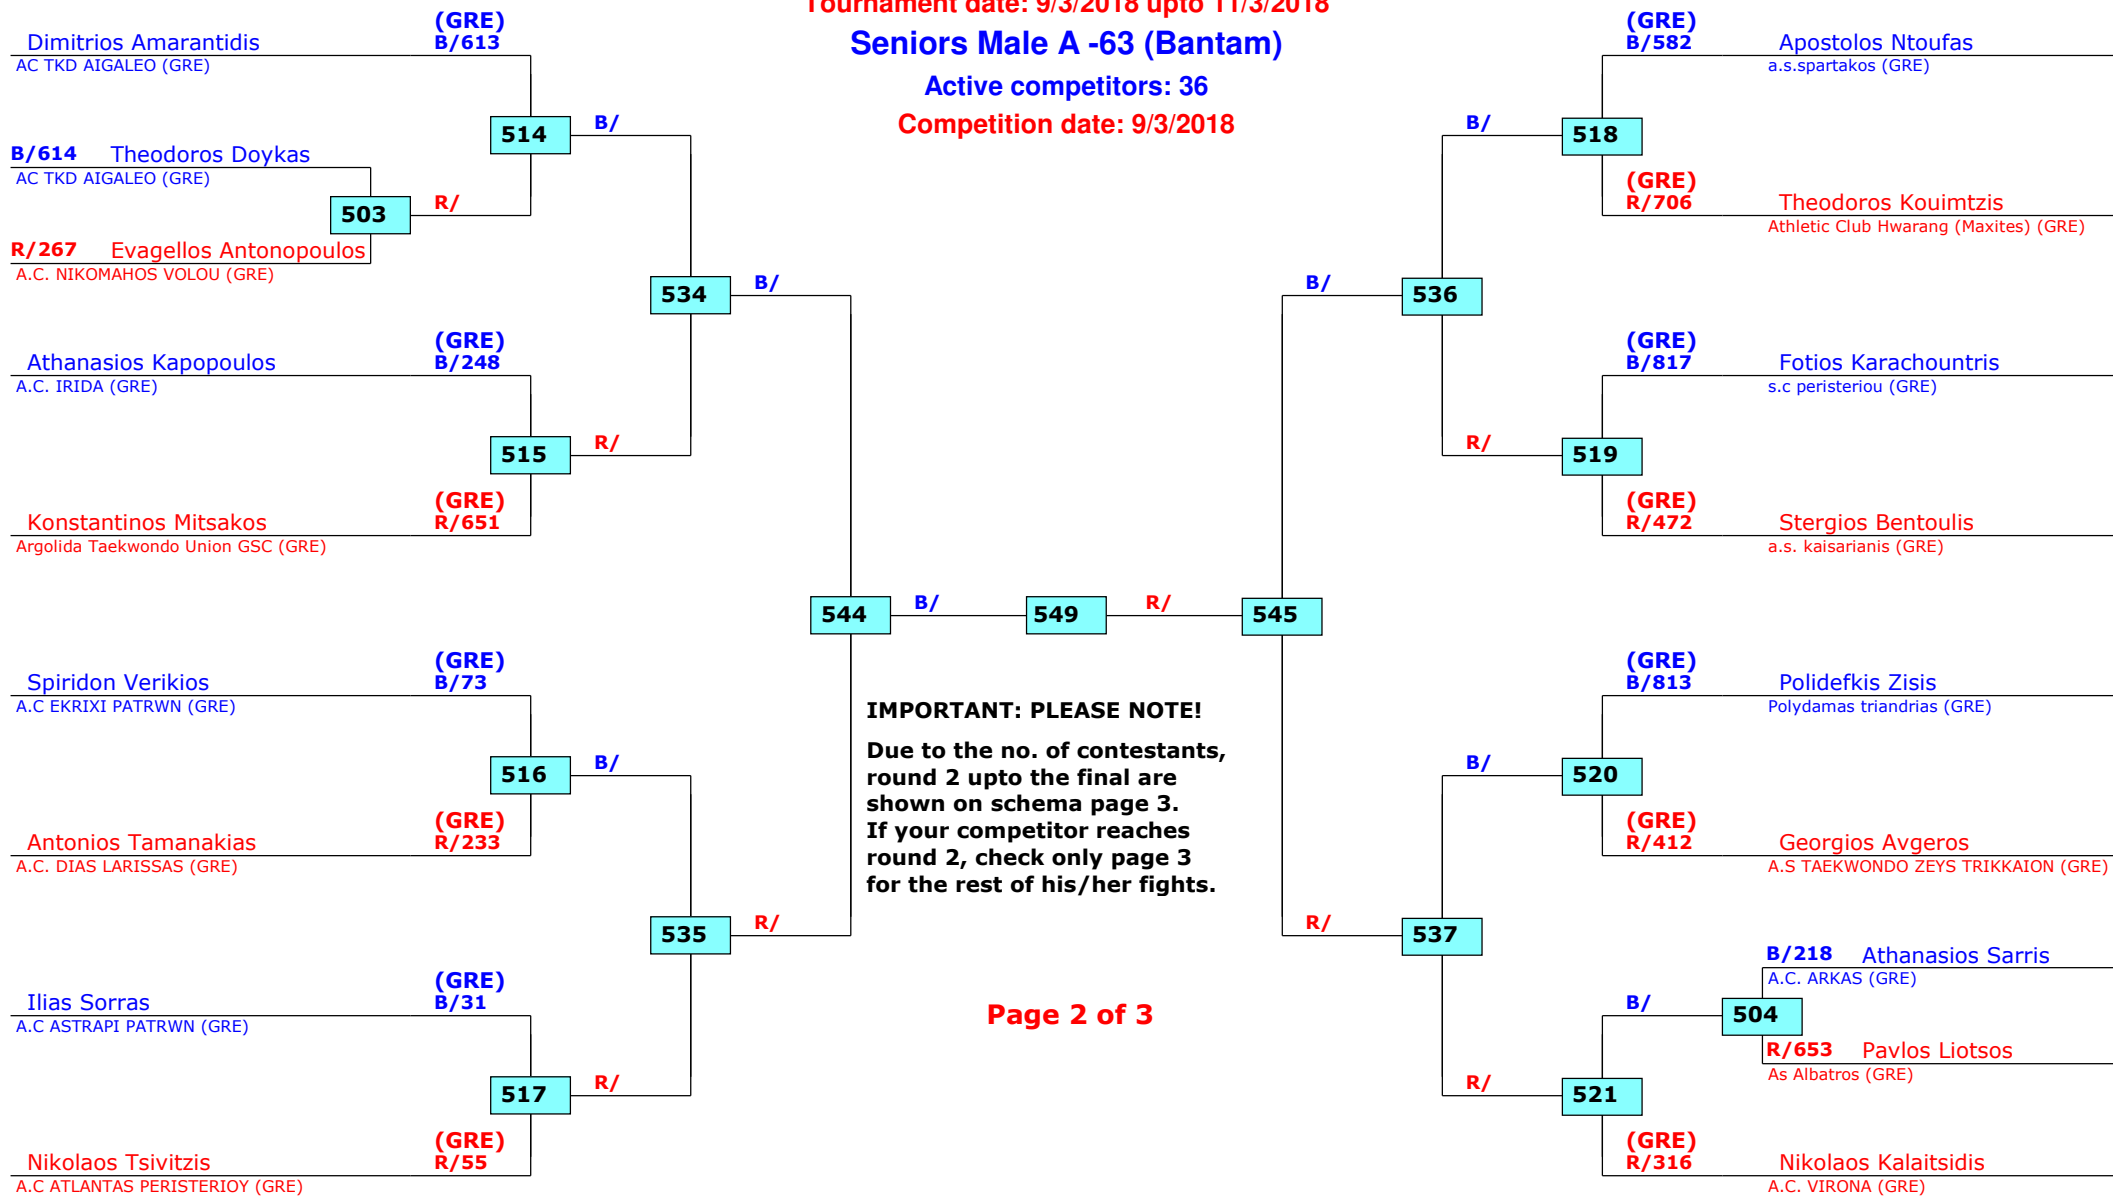

Active competitors: 36

Competition date: 9/3/2018

Panellinio A/G- E/N 2018

PATRA, Greece

Tournament date: 9/3/2018 upto 11/3/2018

Seniors Male A -63 (Bantam)

Active competitors: 36

Competition date: 9/3/2018