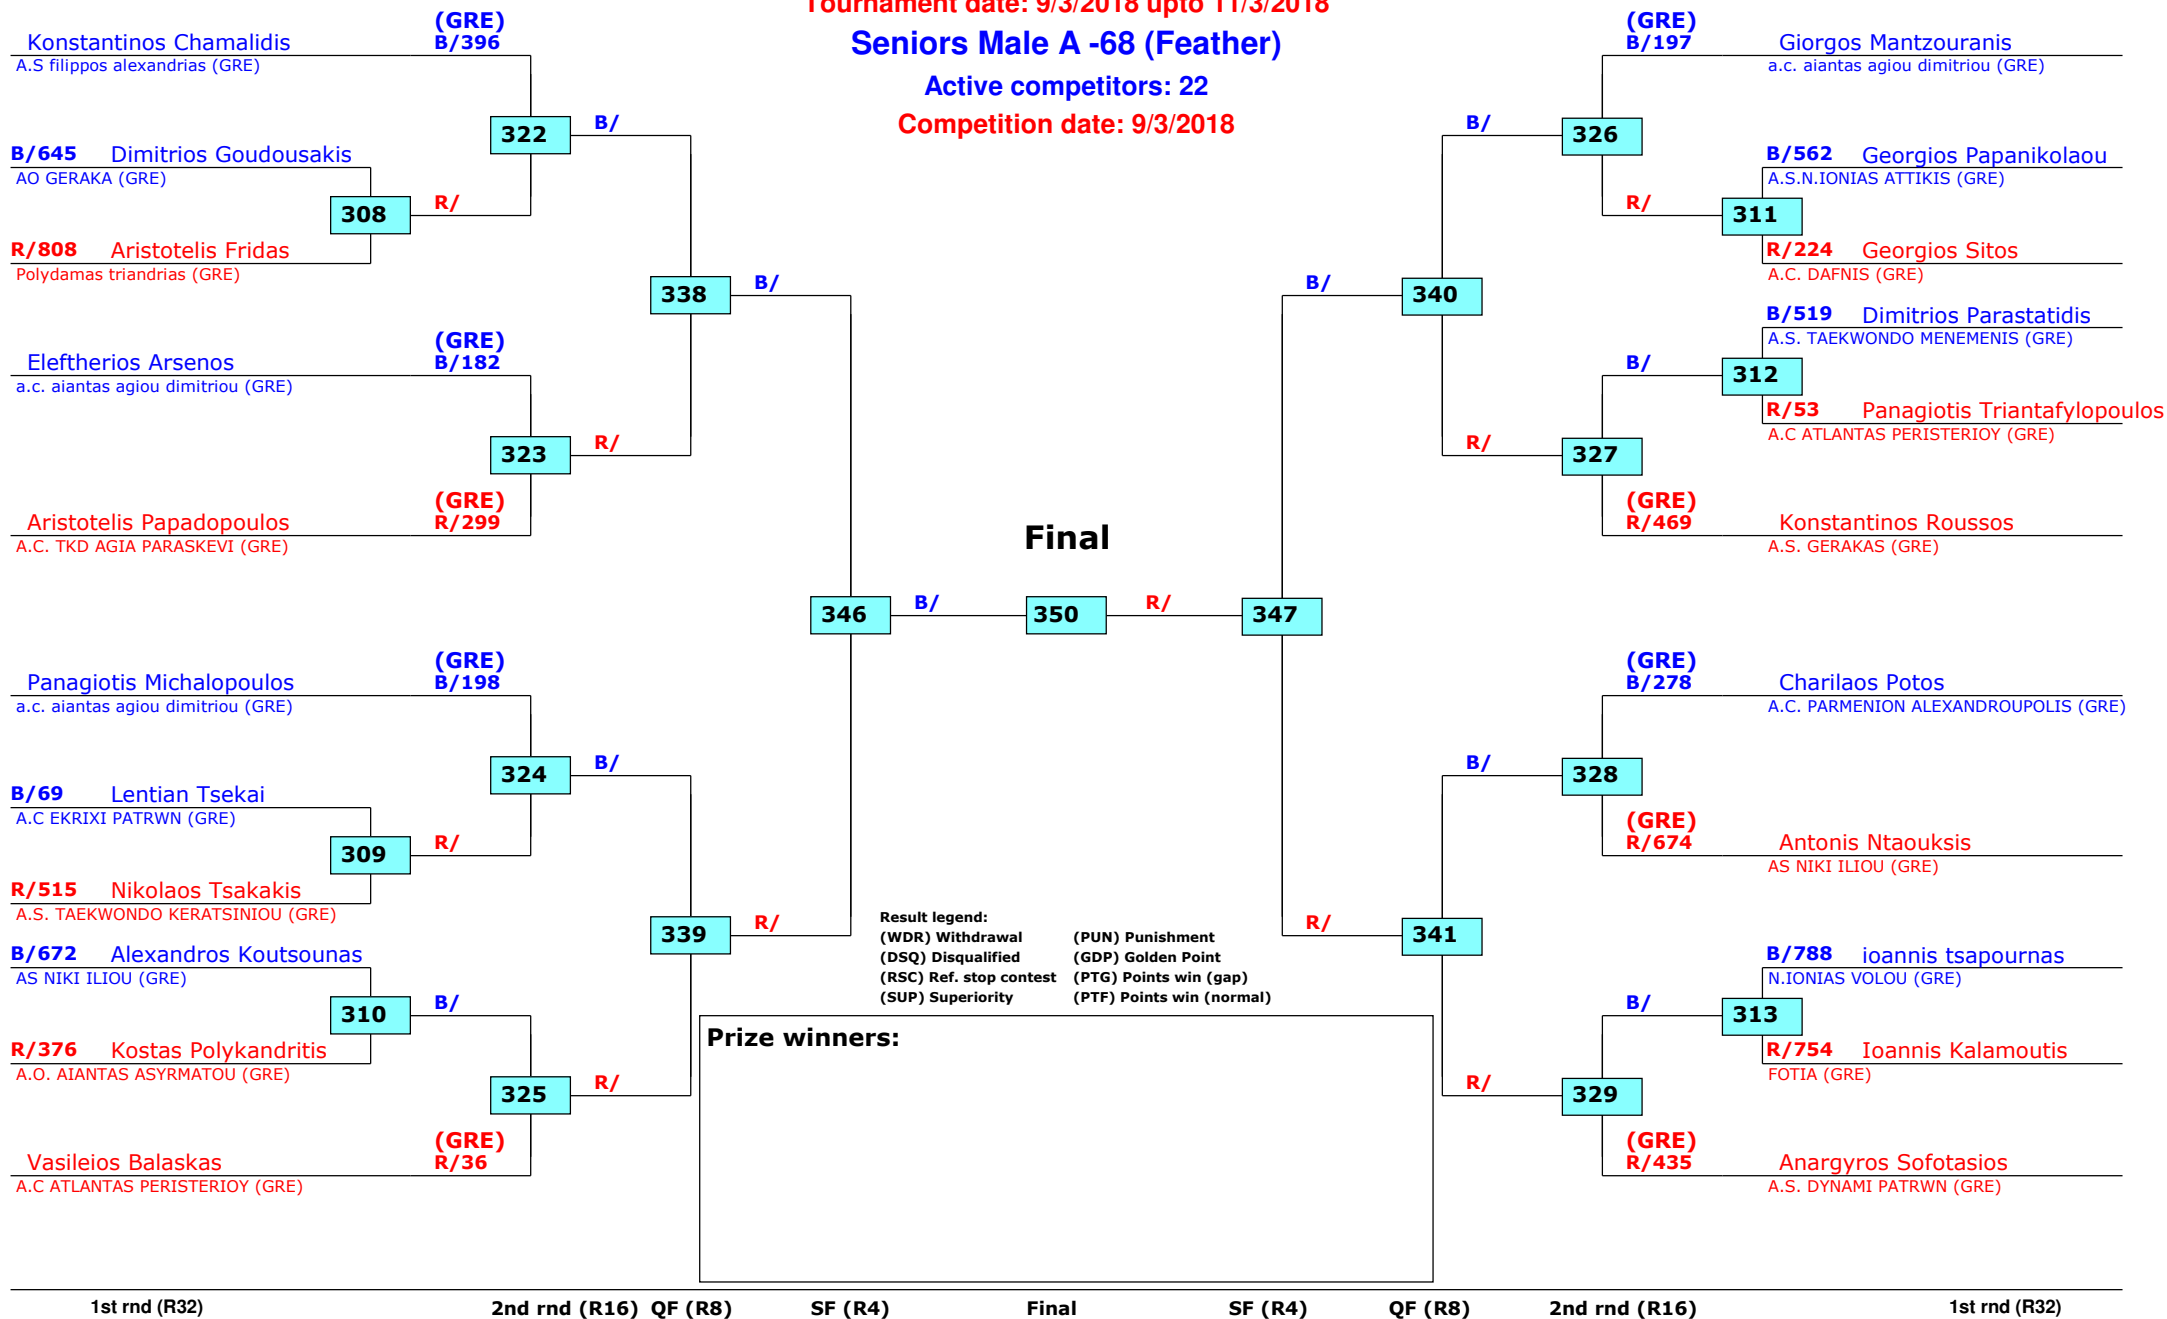

Panellinio A/G- E/N 2018

PATRA, Greece

Tournament date: 9/3/2018 upto 11/3/2018

Seniors Male A -63 (Bantam)

Active competitors: 0

Competition date: 9/3/2018

Panellinio A/G- E/N 2018

PATRA, Greece

Tournament date: 9/3/2018 upto 11/3/2018

Seniors Male A -68 (Feather)

Active competitors: 22

Competition date: 9/3/2018

Panellinio A/G- E/N 2018

PATRA, Greece

Tournament date: 9/3/2018 upto 11/3/2018

Seniors Male A -74 (Light)