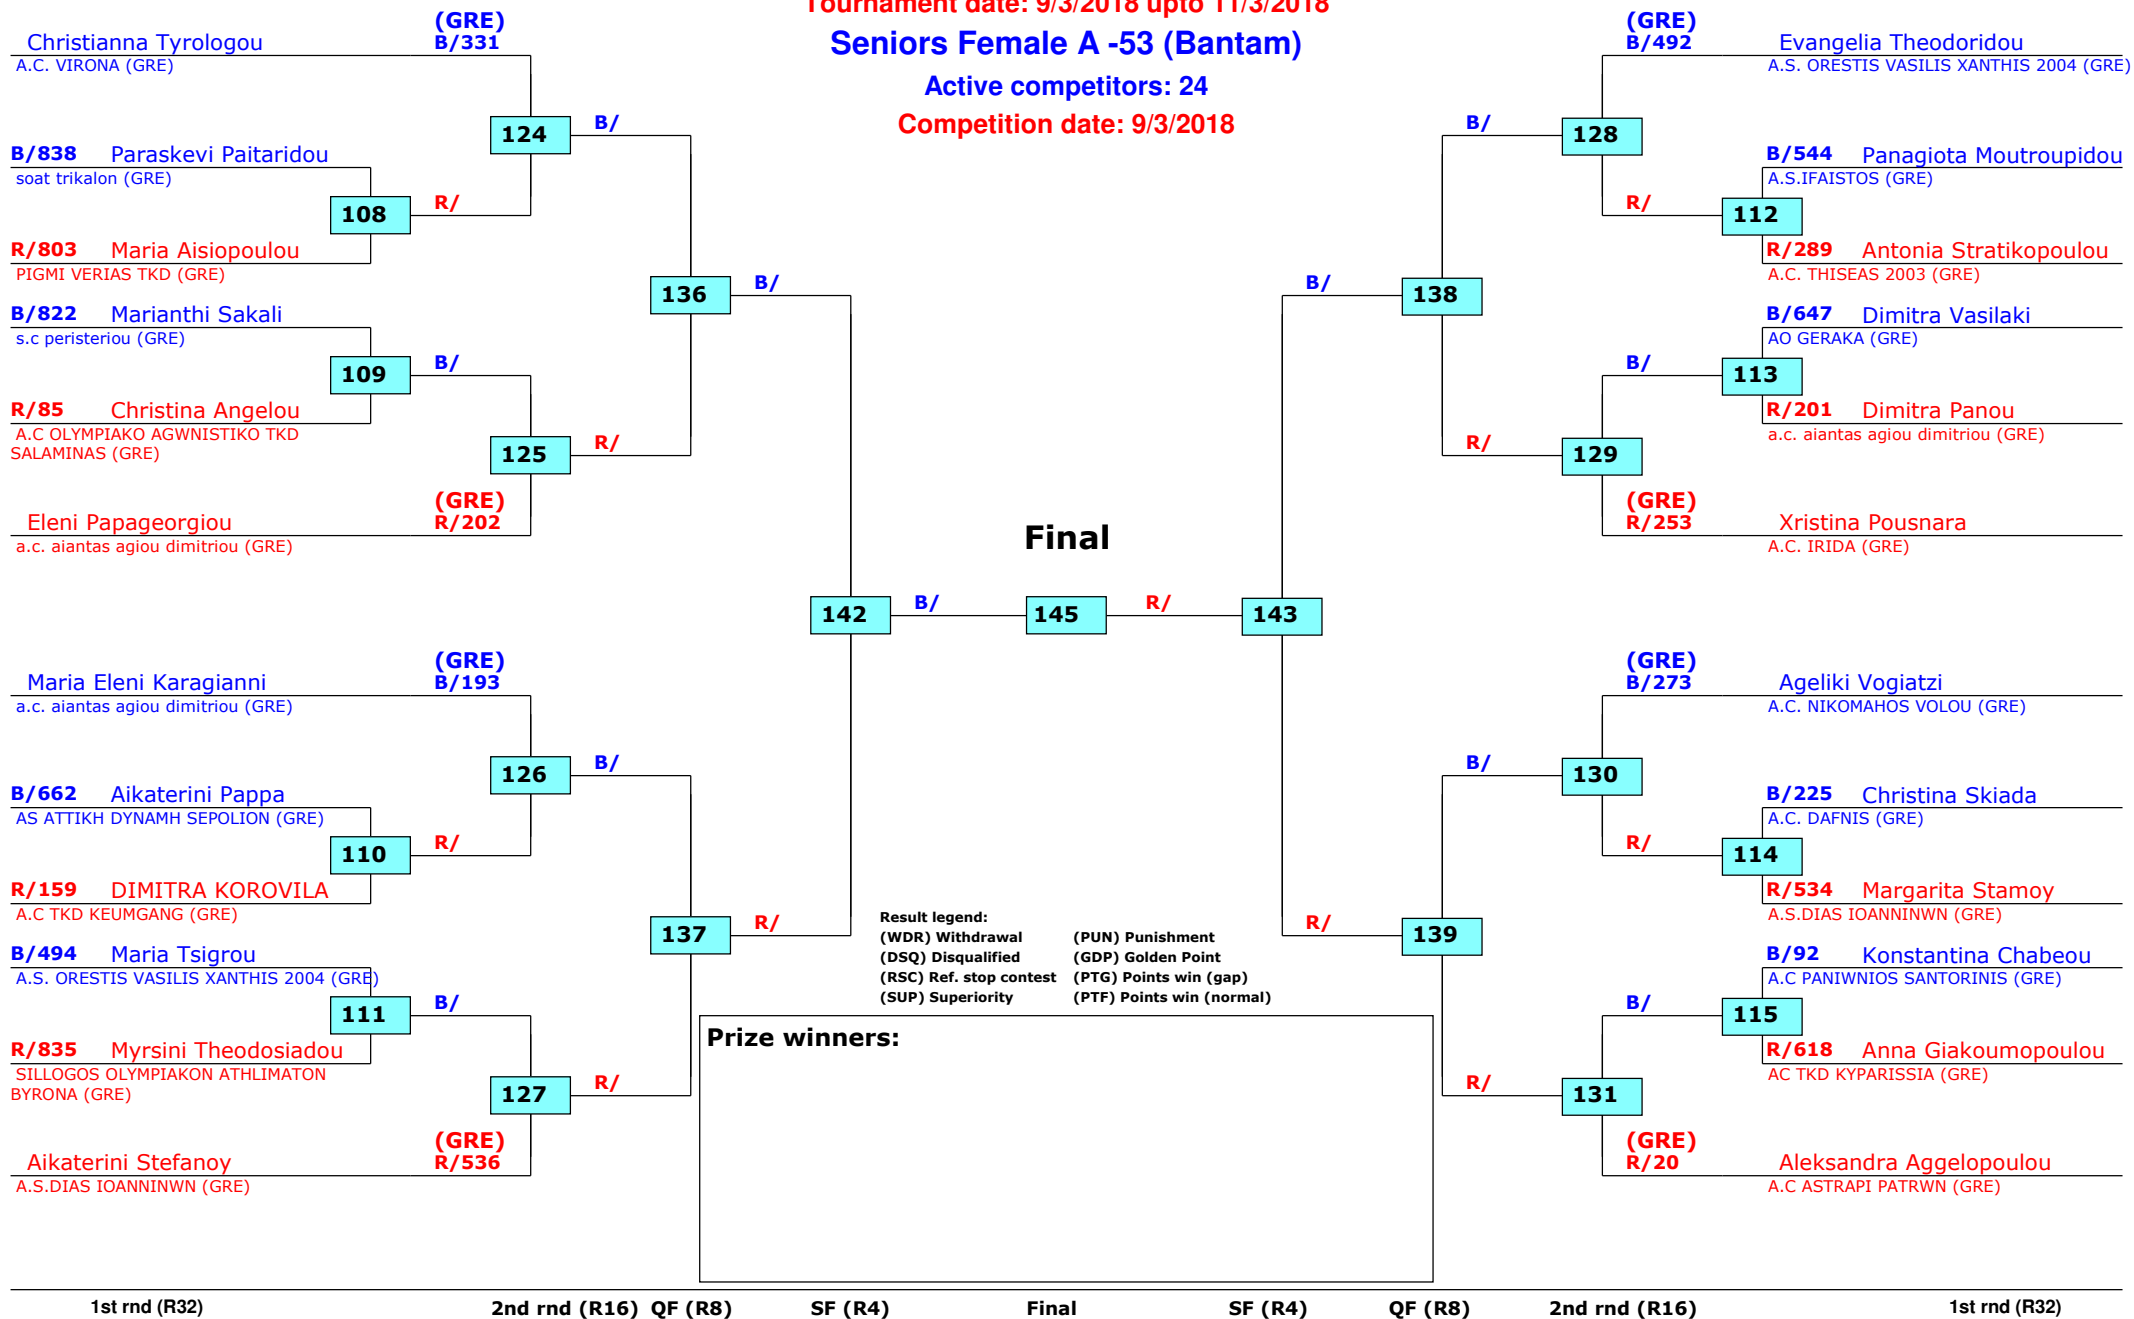

Tournament date: 9/3/2018 upto 11/3/2018

Seniors Female A -46 (Fin)

Active competitors: 13

Competition date: 9/3/2018

Result legend:
 (WDR) Withdrawal (PUN) Punishment
 (DSQ) Disqualified (GDP) Golden Point
 (RSC) Ref. stop contest (PTG) Points win (gap)
 (SUP) Superiority (PTF) Points win (normal)

Prize winners:

Panellinio A/G- E/N 2018

PATRA, Greece

Tournament date: 9/3/2018 upto 11/3/2018

Seniors Female A -49 (Fly)

Active competitors: 23

Competition date: 9/3/2018

Panellinio A/G- E/N 2018

PATRA, Greece

Tournament date: 9/3/2018 upto 11/3/2018

Seniors Female A -53 (Bantam)

Active competitors: 24

Competition date: 9/3/2018

Panellinio A/G- E/N 2018

PATRA, Greece

Tournament date: 9/3/2018 upto 11/3/2018

Seniors Female A -57 (Feather)

Active competitors: 17

Competition date: 9/3/2018

Panellinio A/G- E/N 2018

PATRA, Greece

Tournament date: 9/3/2018 upto 11/3/2018

Seniors Female A -62 (Light)

Active competitors: 18