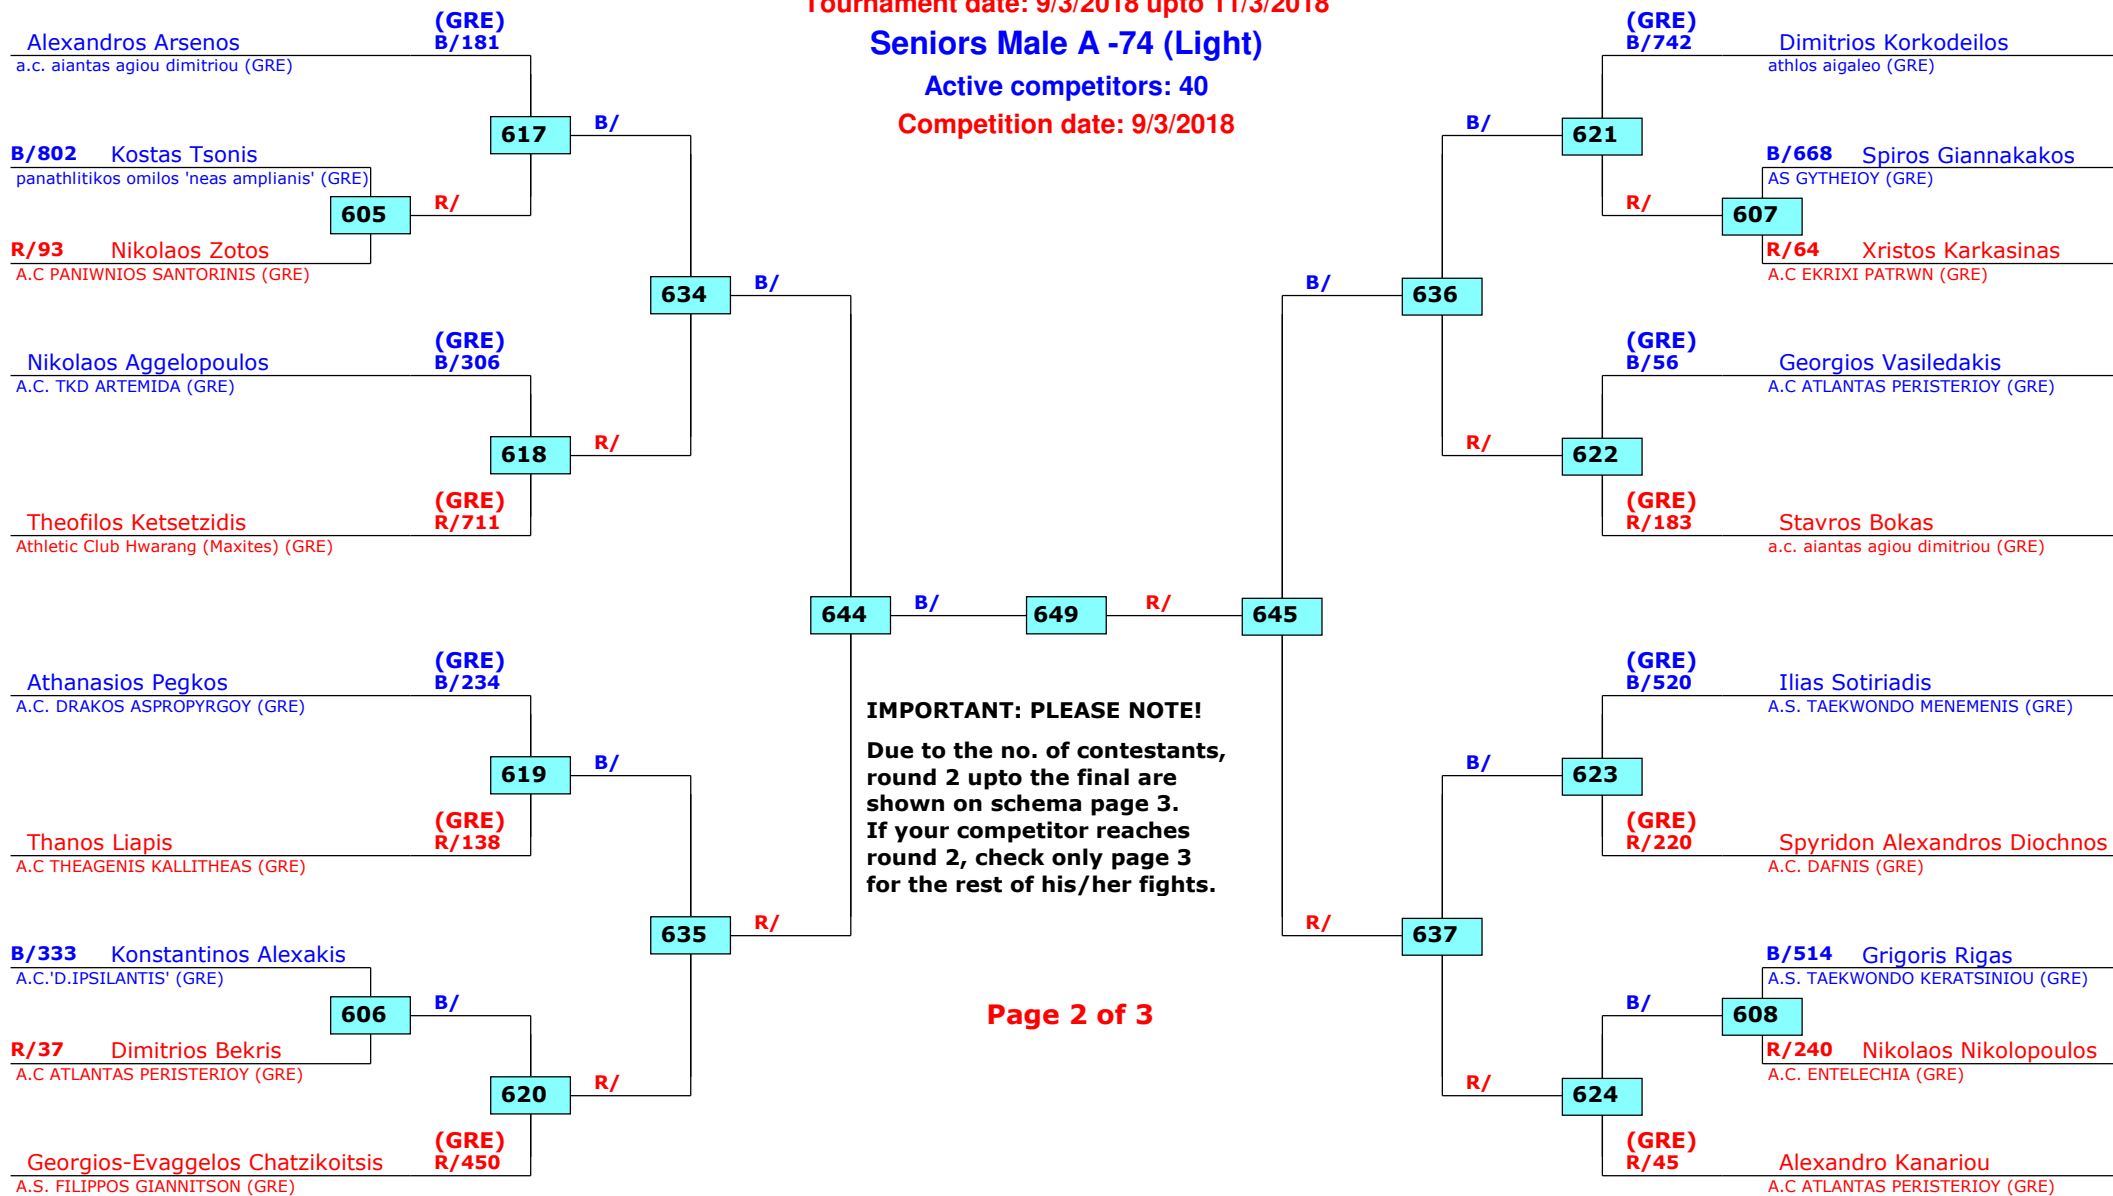

Panellinio A/G- E/N 2018

PATRA, Greece

Tournament date: 9/3/2018 upto 11/3/2018

Seniors Male A -74 (Light)

Active competitors: 40

Competition date: 9/3/2018

IMPORTANT: PLEASE NOTE!
Due to the no. of contestants,
round 2 upto the final are
shown on schema page 3.
If your competitor reaches
round 2, check only page 3
for the rest of his/her fights.