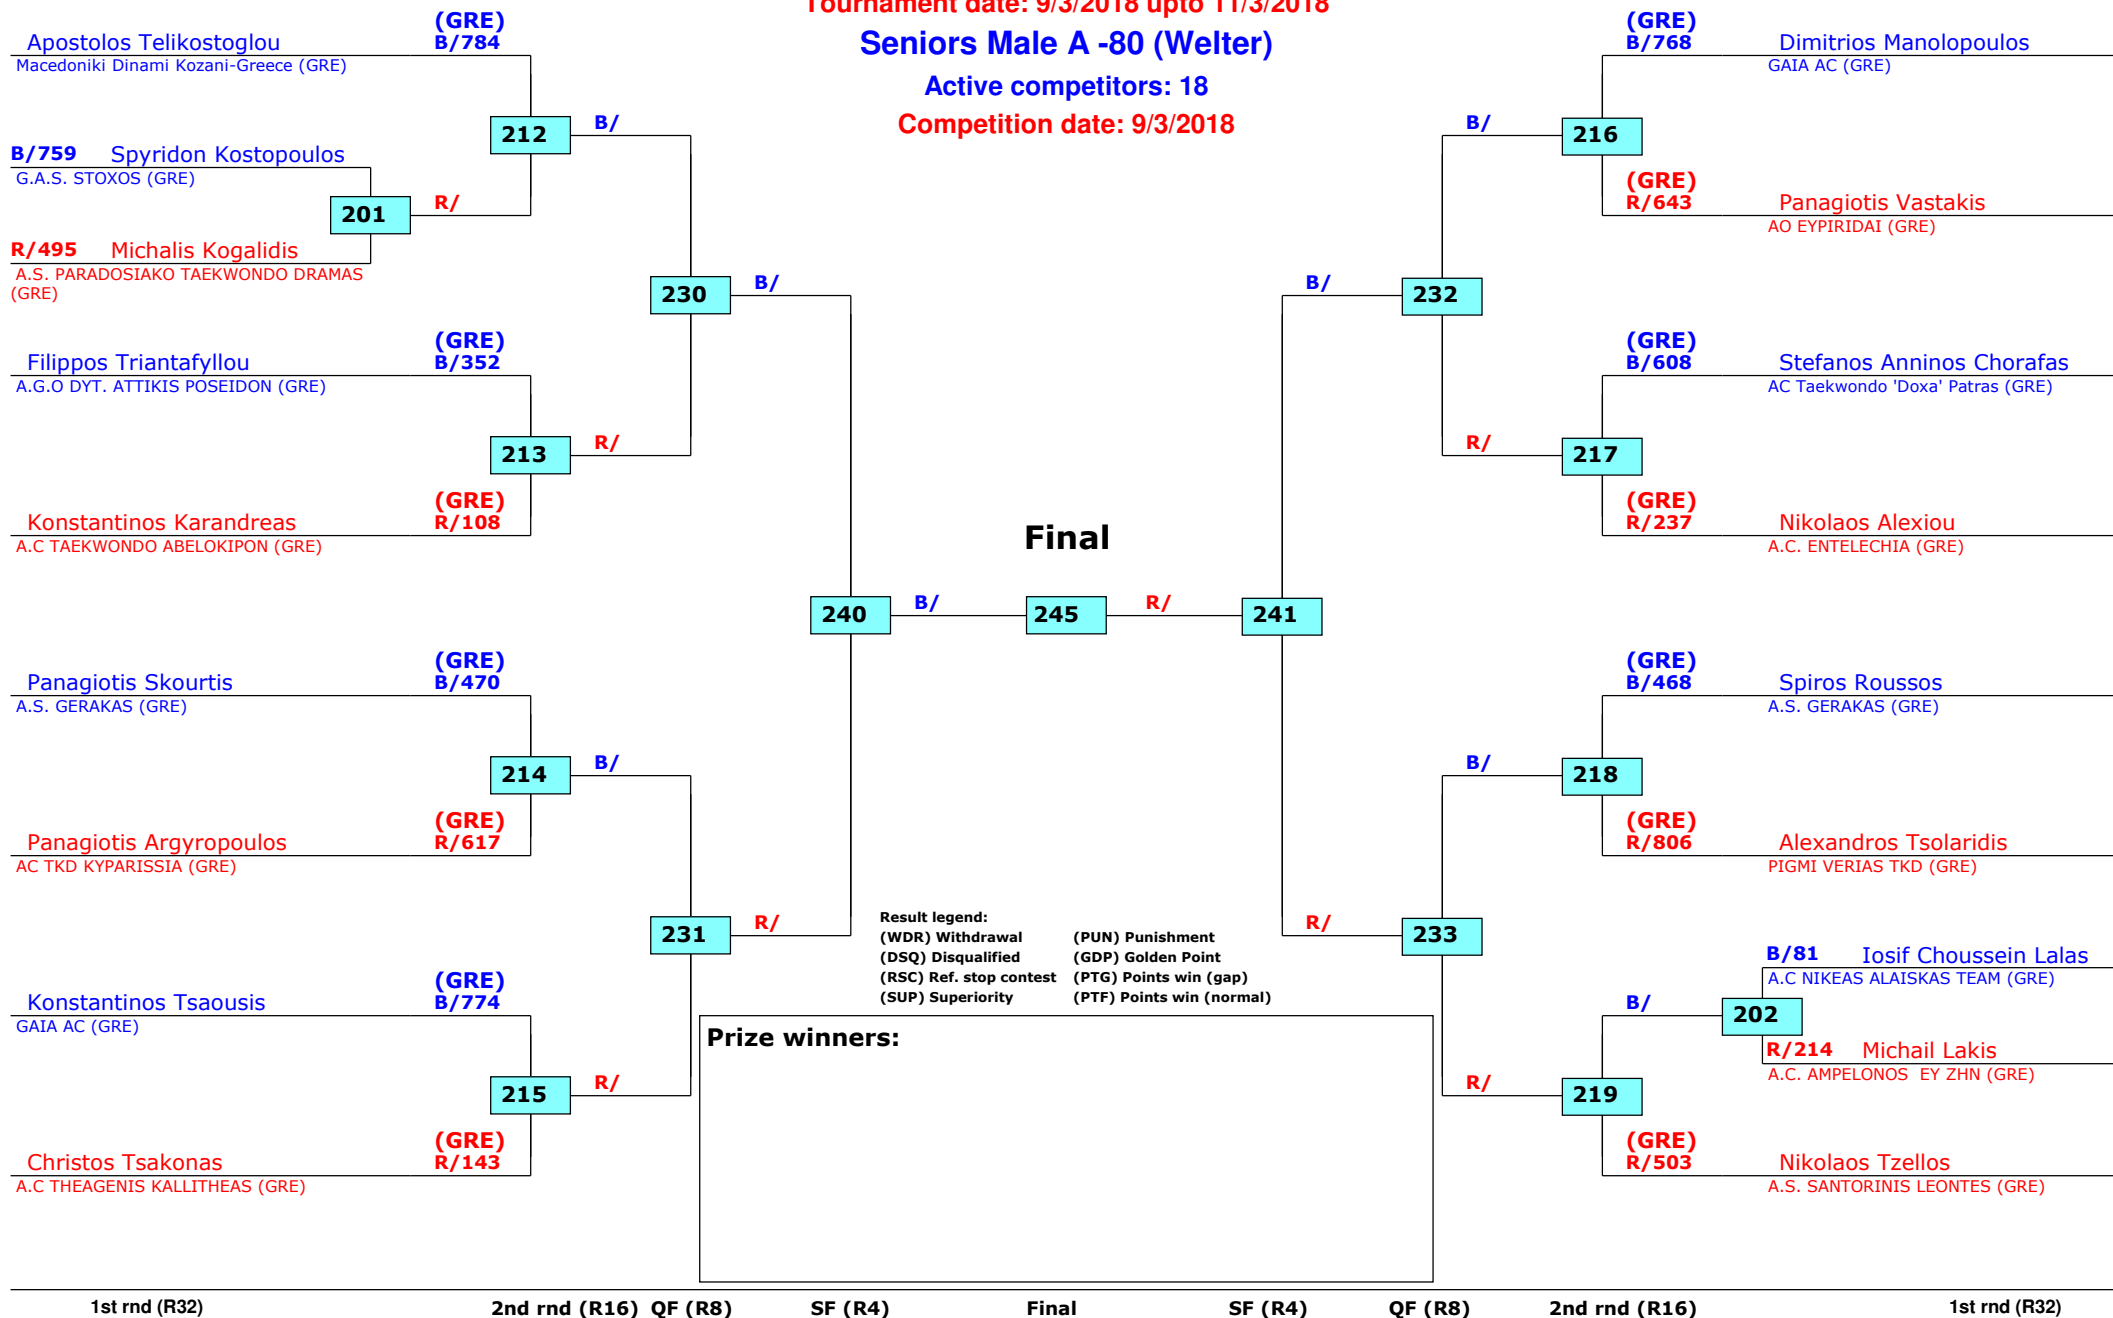

PATRA, Greece

Tournament date: 9/3/2018 upto 11/3/2018

Seniors Male A -74 (Light)

Active competitors: 0

Competition date: 9/3/2018

Panellinio A/G- E/N 2018

PATRA, Greece

Tournament date: 9/3/2018 upto 11/3/2018

Seniors Male A -80 (Welter)

Active competitors: 18

Competition date: 9/3/2018

Panellinio A/G- E/N 2018

PATRA, Greece

Tournament date: 9/3/2018 upto 11/3/2018

Seniors Male A -87 (Middle)

Active competitors: 15