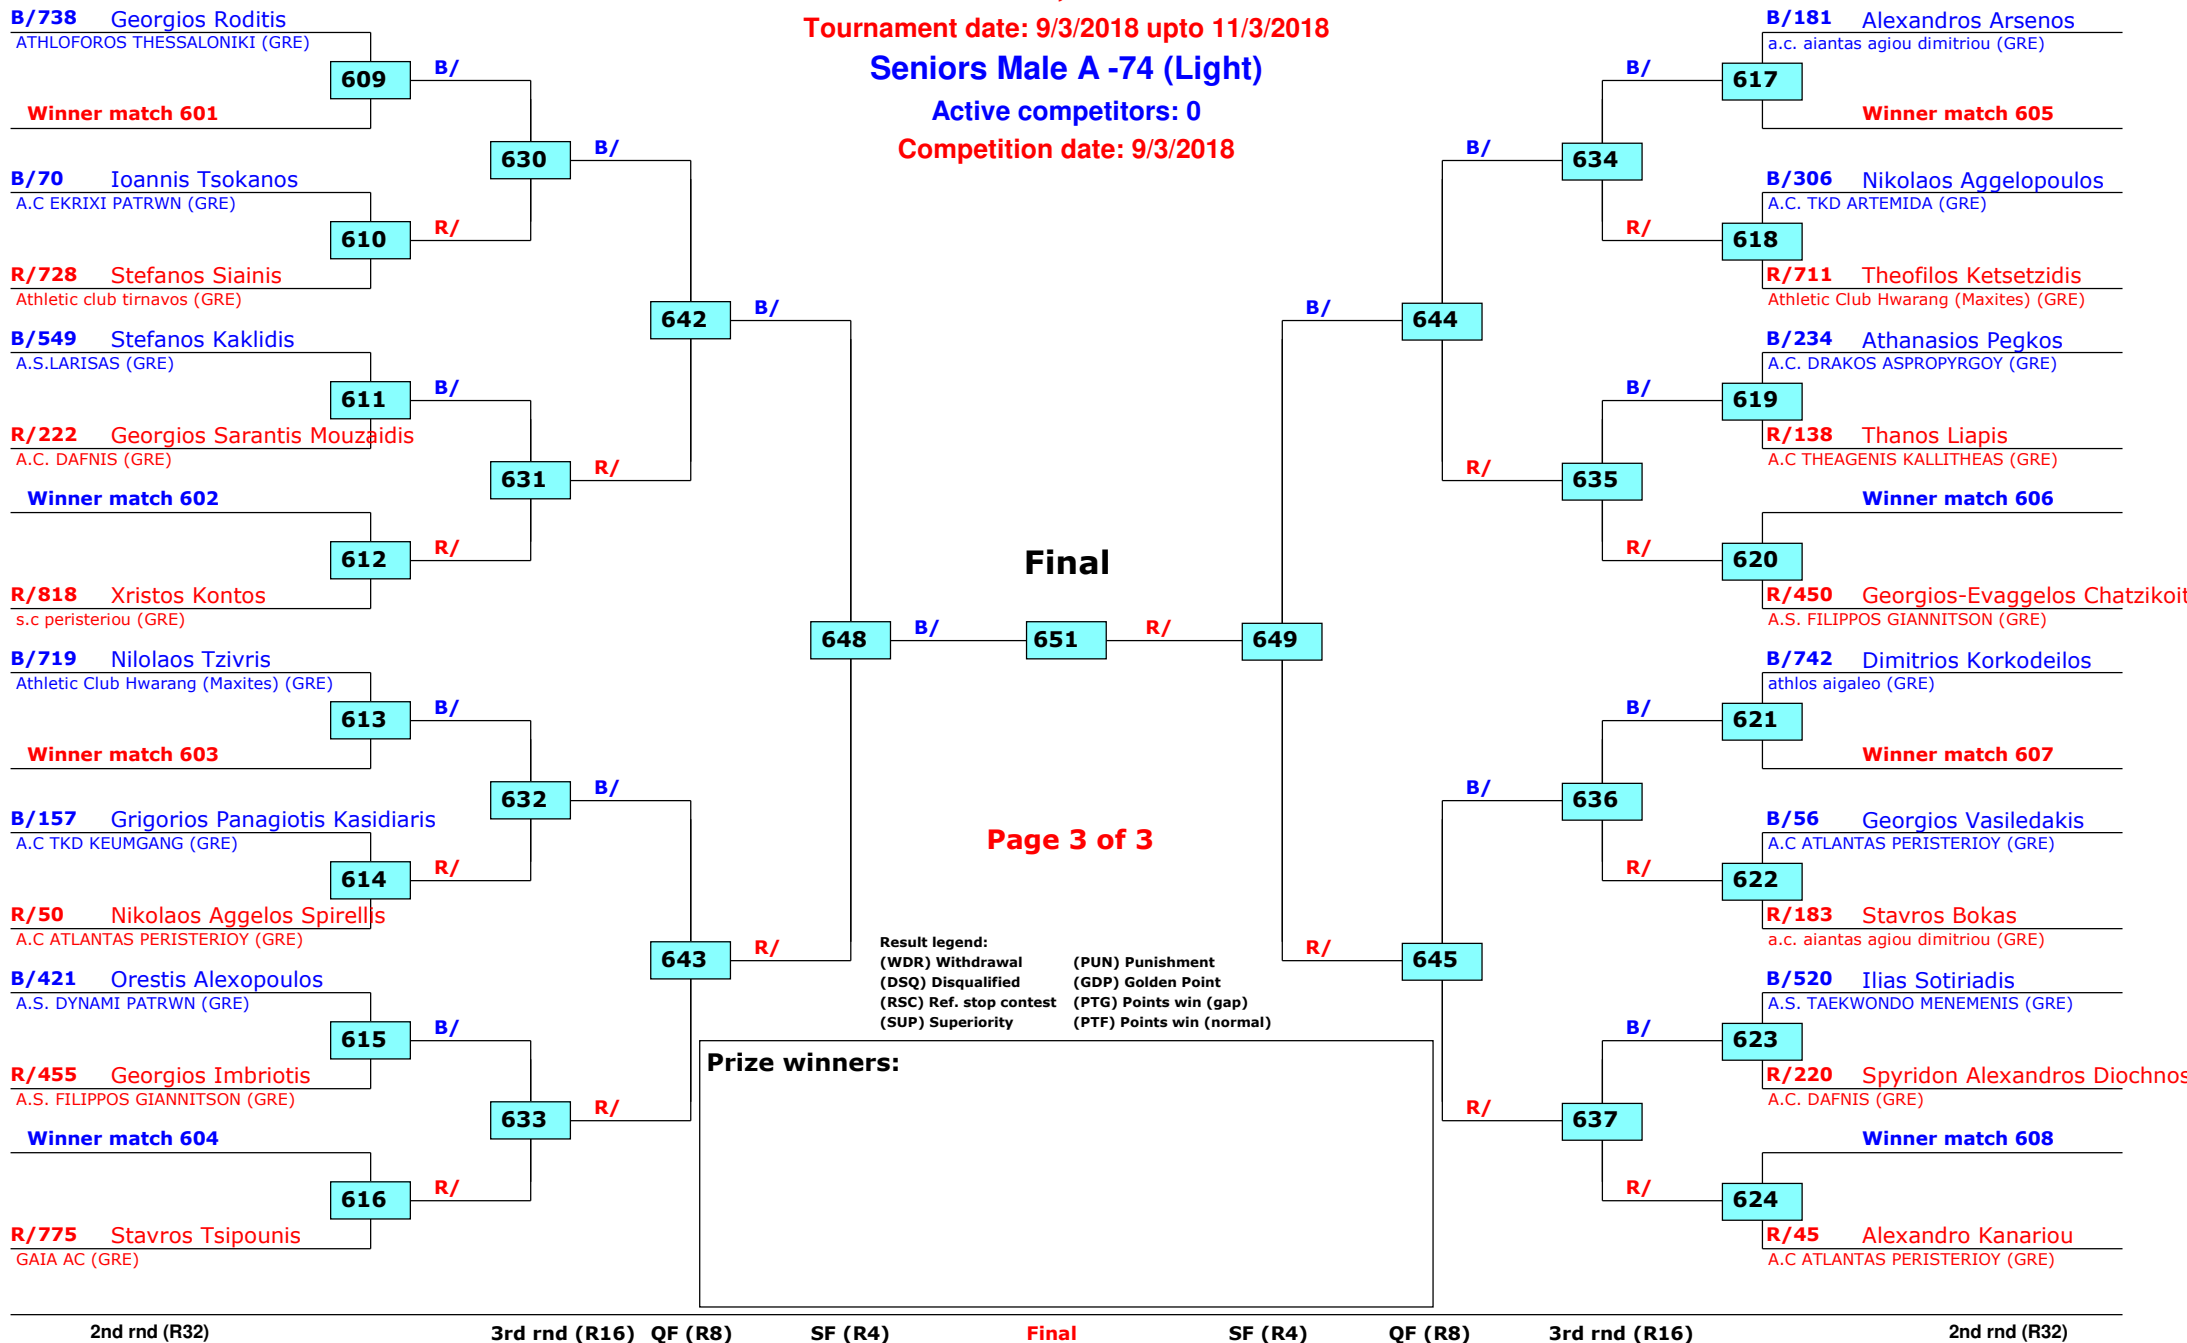

Panellinio A/G- E/N 2018

PATRA, Greece

Tournament date: 9/3/2018 upto 11/3/2018

Seniors Male A -74 (Light)

Active competitors: 0

Competition date: 9/3/2018