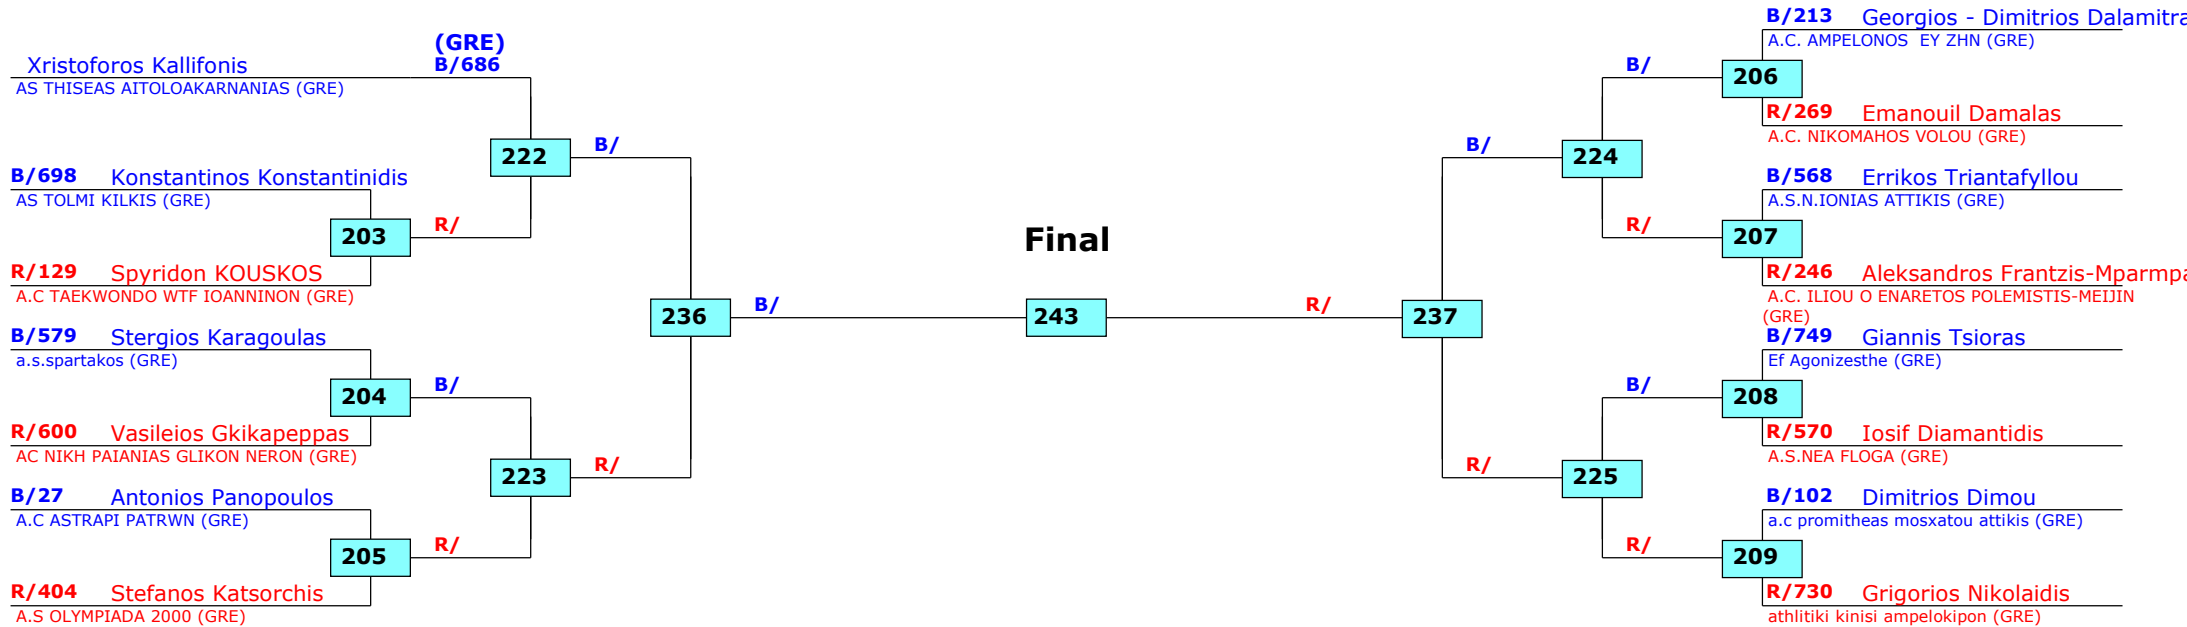

Panellinio A/G- E/N 2018

PATRA, Greece

Tournament date: 9/3/2018 upto 11/3/2018

Seniors Male A -87 (Middle)

Active competitors: 15

Competition date: 9/3/2018

Result legend:
(WDR) Withdrawal (PUN) Punishment
(DSQ) Disqualified (GDP) Golden Point
(RSC) Ref. stop contest (PTG) Points win (gap)
(SUP) Superiority (PTF) Points win (normal)

Prize winners:

QF (R8)

SF (R4)

Final

SF (R4)

QF (R8)