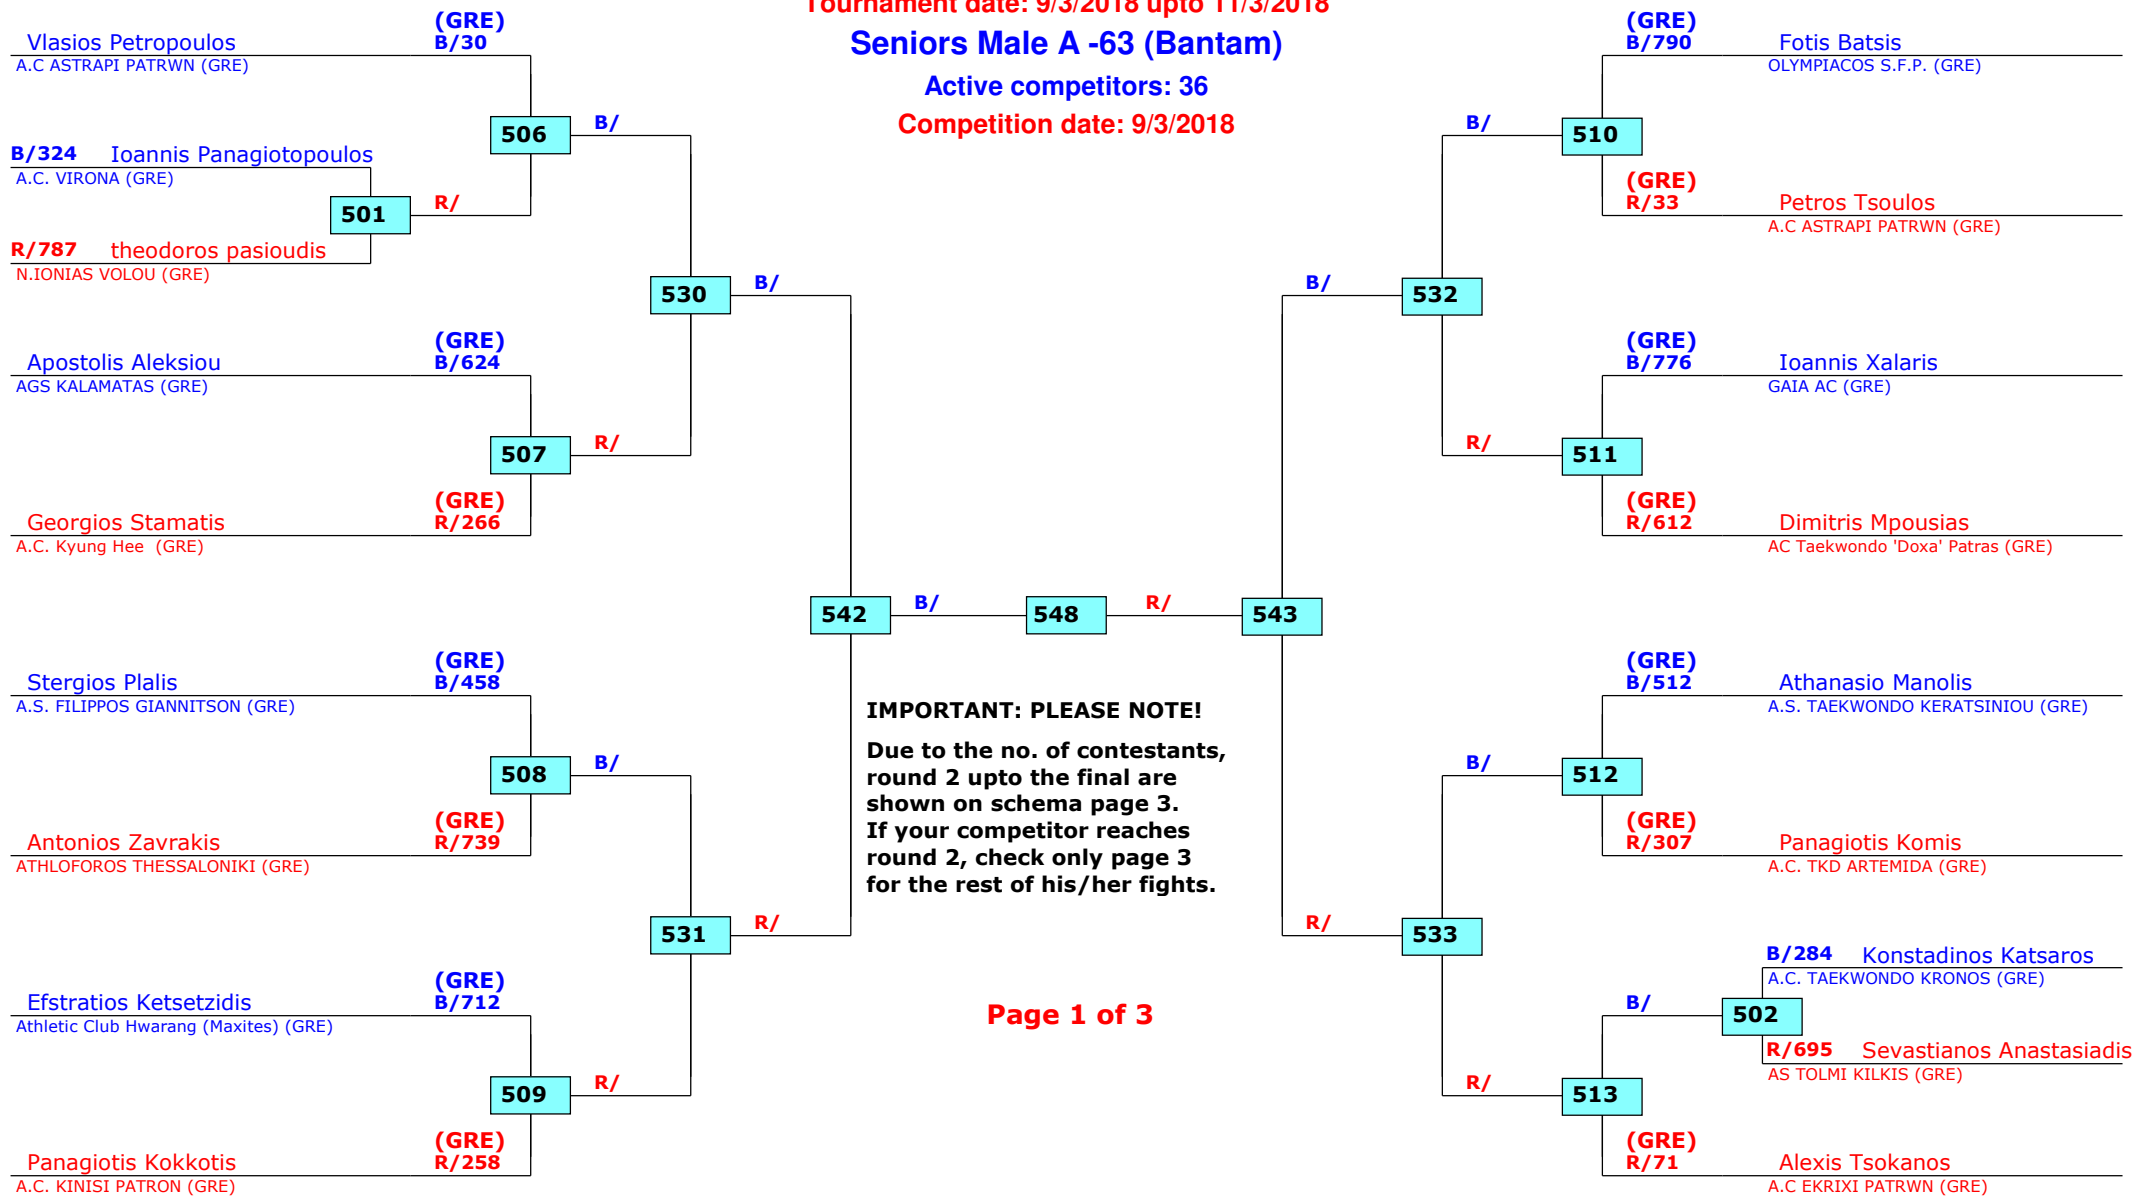

Panellinio A/G- E/N 2018

PATRA, Greece

Tournament date: 9/3/2018 upto 11/3/2018

Seniors Male A -63 (Bantam)

Active competitors: 36

Competition date: 9/3/2018