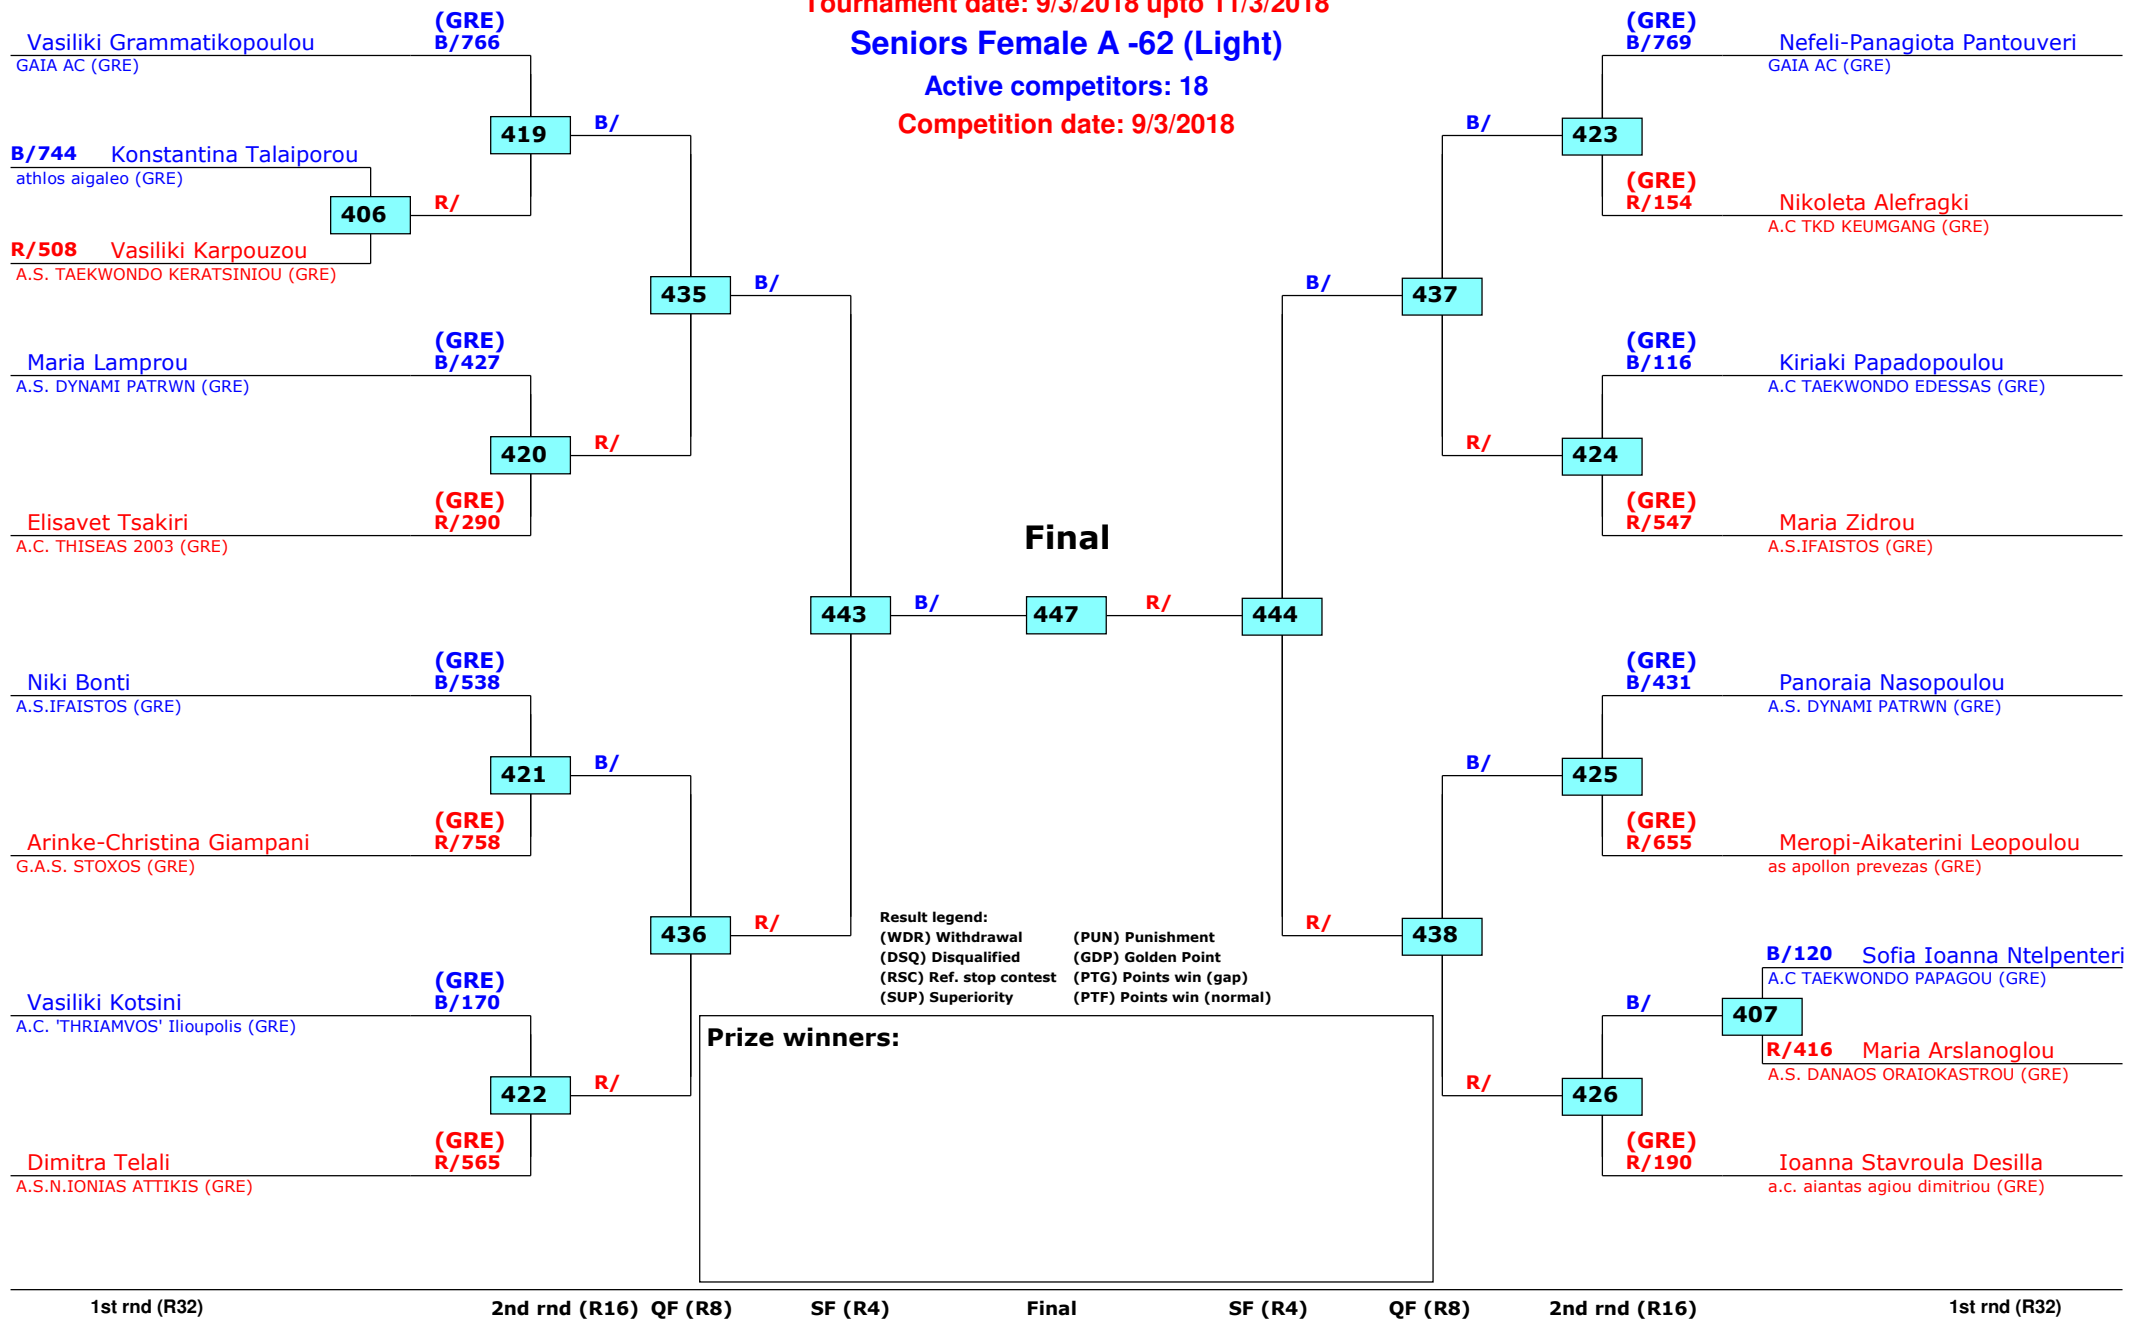

PATRA, Greece

Tournament date: 9/3/2018 upto 11/3/2018

Seniors Female A -53 (Bantam)

Active competitors: 24

Competition date: 9/3/2018

Panellinio A/G- E/N 2018

PATRA, Greece

Tournament date: 9/3/2018 upto 11/3/2018

Seniors Female A -57 (Feather)

Active competitors: 17

Competition date: 9/3/2018

Panellinio A/G- E/N 2018

PATRA, Greece

Tournament date: 9/3/2018 upto 11/3/2018

Seniors Female A -62 (Light)

Active competitors: 18

Competition date: 9/3/2018

Panellinio A/G- E/N 2018
PATRA, Greece
Tournament date: 9/3/2018 upto 11/3/2018
Seniors Female A -67 (Welter)
Active competitors: 8
Competition date: 9/3/2018

Result legend:
(WDR) Withdrawal (PUN) Punishment
(DSQ) Disqualified (GDP) Golden Point
(RSC) Ref. stop contest (PTG) Points win (gap)
(SUP) Superiority (PTF) Points win (normal)