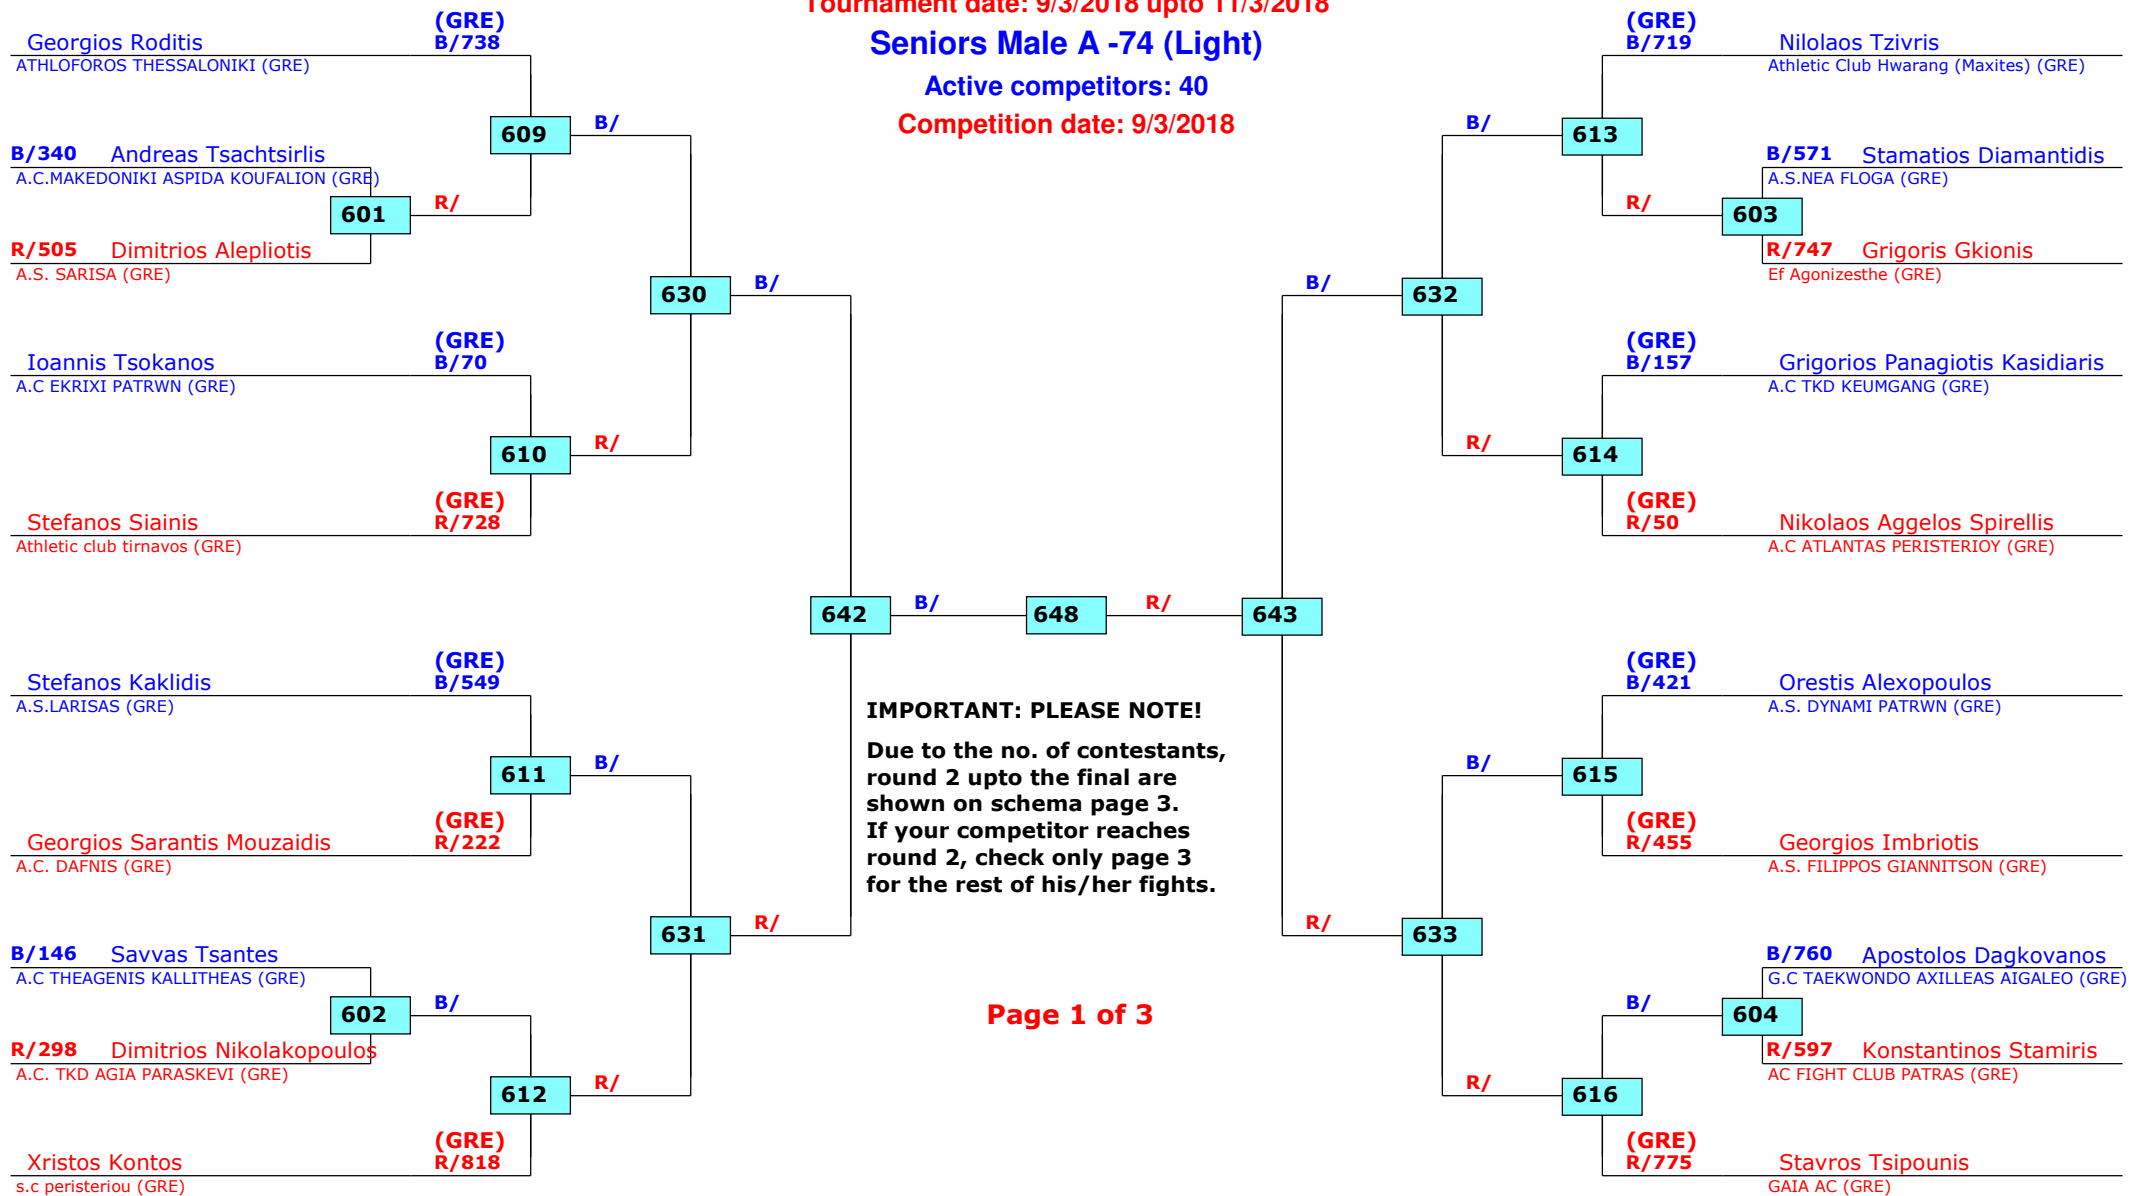

Panellinio A/G- E/N 2018

PATRA, Greece

Tournament date: 9/3/2018 upto 11/3/2018

Seniors Male A -74 (Light)

Active competitors: 40

Competition date: 9/3/2018

1st rnd (R64)

2nd rnd (R32) 3rd rnd (R16) QF (R8)

SF (R4)

QF (R8)

3rd rnd (R16) 2nd rnd (R32)

1st rnd (R64)